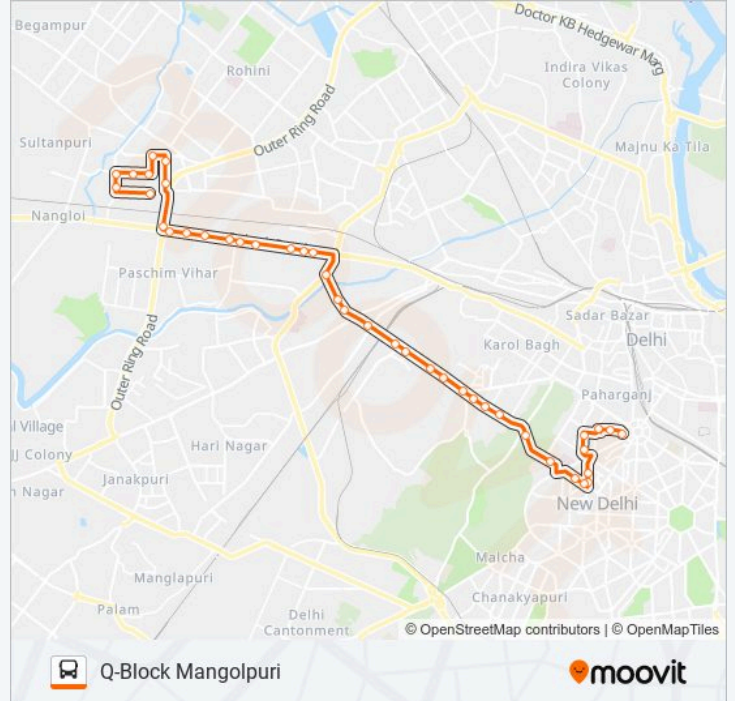

New Moti Nagar B Block

Punjabi Bagh Terminal

Agarsen Hospital

Shivaji Park

Spm College

Madi Pur Jj Colony

Ordinance Depot

Avtar Enclave / New Multan Nagar

Multan Nagar

Paschim Vihar Market

Peeragarhi Chowk

Peera Garhi Chowk

B Block Mangol Puri

E Block Mangol Puri

Ps Mangol Puri

C Block Mangol Puri

Chhath Park Mangol Puri

Mangol Puri S Block

T Block Magol Puri

Q-Block Mangolpuri

Direction: Shivaji Stadium Terminal

43 stops

[VIEW LINE SCHEDULE](#)

Q Block Mangolpuri

Durlabh Nath Vatika Mangol Puri

T Block Mangol Puri

T Block Mangol Puri

S Block Mangol Puri

Chhath Park Mangol Puri

C Block Mangol Puri

Ps Mangol Puri

E Block Mangol Puri

940 bus Time Schedule

Shivaji Stadium Terminal Route Timetable:

Sunday	06:00 - 20:11
Monday	06:00 - 20:11
Tuesday	06:00 - 20:11
Wednesday	06:00 - 20:11
Thursday	06:00 - 20:11
Friday	06:00 - 20:11
Saturday	06:00 - 20:11

940 bus Info

Direction: Shivaji Stadium Terminal

Stops: 43