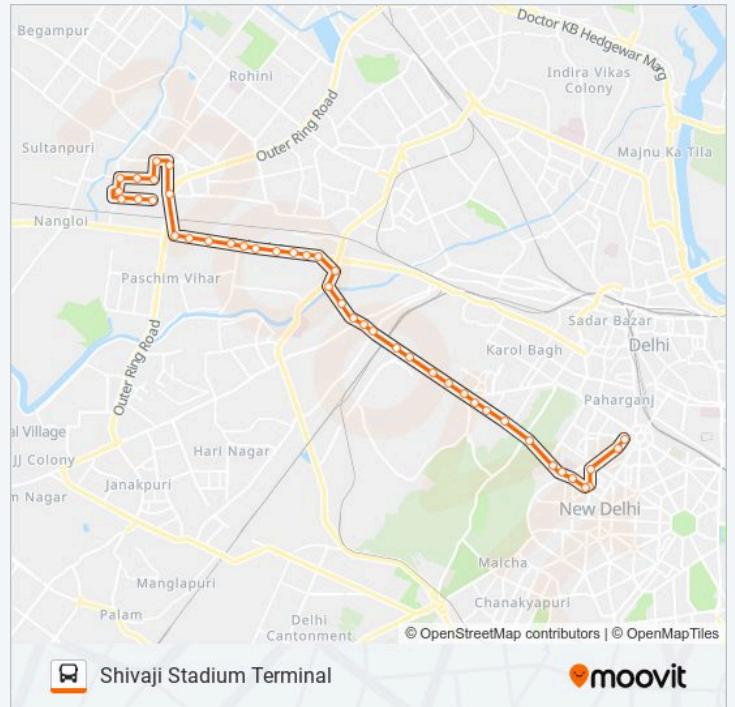

Trip Duration: 59 min
Line Summary:

- B Block Mangol Puri
- Peera Garhi Chowk
- Paschim Vihar (Super Market)
- Multan Nagar
- New Multan Nagar
- Ordinance Depot
- Madipur Jj Colony Metro Station
- Madipur Village
- Spm College
- Shivaji Park
- Agarsen Hospital
- Punjabi Bagh East
- Punjabi Bagh Terminal
- New Moti Nagar B Block
- Karampura Terminal
- Moti Nagar Industrial Area
- Moti Nagar Industrial Area
- Shadipur Depot
- Shadipur Metro Station
- West Patel Nagar
- South Patel Nagar (Metro Station)
- East Patel Nagar
- Rajender Nagar
- Shankar Road
- New Rajender Nagar
- Upper Ridge Road
- Talkatora Stadium
- RML Hospital
- Talkatora Road
- Gurudwara Rakab Gunj
- Kendriya Terminal (Pt. Pant Marg)
- NDPO