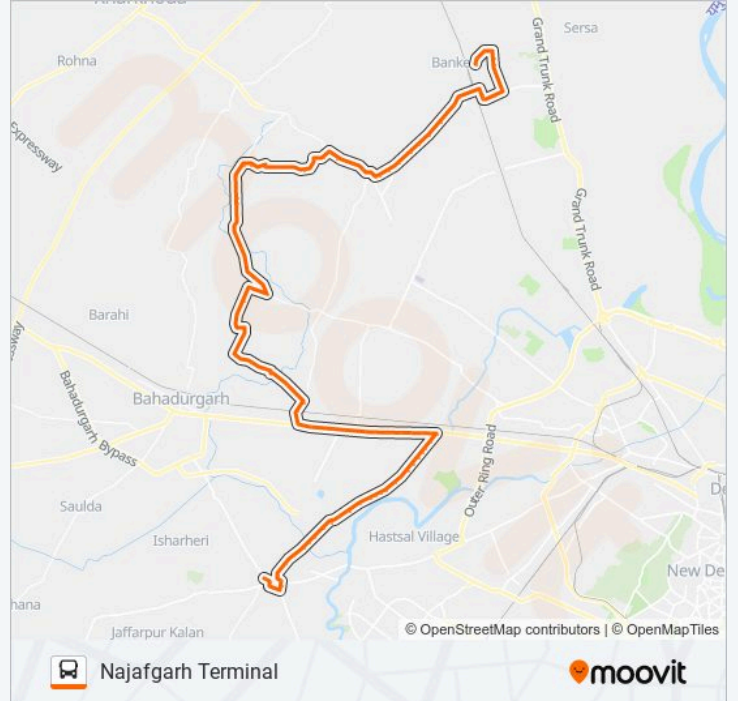

Dsidc Bawana Sec 2

Bawana Dispensary

Bawana Village

Bawana Depot

Ps Bawana

Dariyapur Kalan School Bawana

Bajit Pur Crossing

Nangal Thakran

Bajitpur Village

Bajitpur Mandir

Katewara Village

Katewara Colony

Katewara School

Qutub Garh Village (T)

Jat Khor Crossing

Divya Dham Ashram

Punjab Khor Village

Punjab Khor Village

Balaji Enclave

Tatesar Village

Jonti Village

Jonti Crossing

Jonti Village

Jonti Enclave

Garhi Randhala

Nizampur Village

Vanasthali Public School

Agrasen Vriddh Ashram

Savda Village

Savda Jj Colony

Ghevra Village

Fci Ghevra