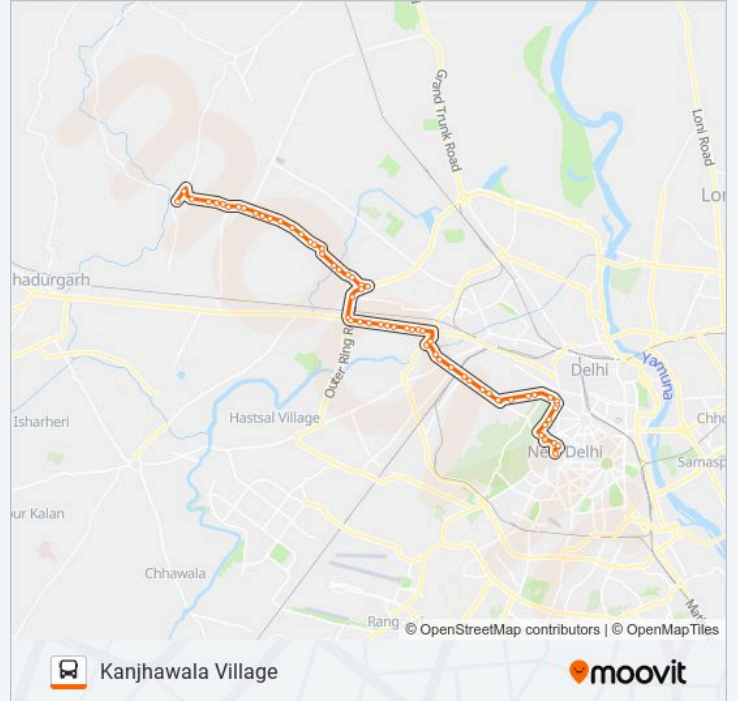

New Moti Nagar B Block

Punjabi Bagh Terminal

Punjabi Bagh Terminal

Agarsen Hospital

Shivaji Park

Spm College

Madipur Village

Madi Pur Jj Colony

Ordinance Depot

Avtar Enclave / New Multan Nagar

Multan Nagar

Paschim Vihar Market

Peeragarhi Chowk

Peera Garhi Chowk

Mangol Puri B Block / Vidya Vihar

West Enclave (Orr)

Mangol Pur School (Kanjhawla Road)

Mangolpur Kalan Village

Avantika Crossing

Mangol Pur Khurd

Mangolpuri Y Block

Budh Vihar

Krishna Vihar

Brahm Shakti Hospital

Pooth Kalan

Rohini Sec 20/21 More

Rohini Sec-21

Begumpur

Rajiv Nagar

Karala Patshala

Sukhbeer Nagar

Rama Vihar