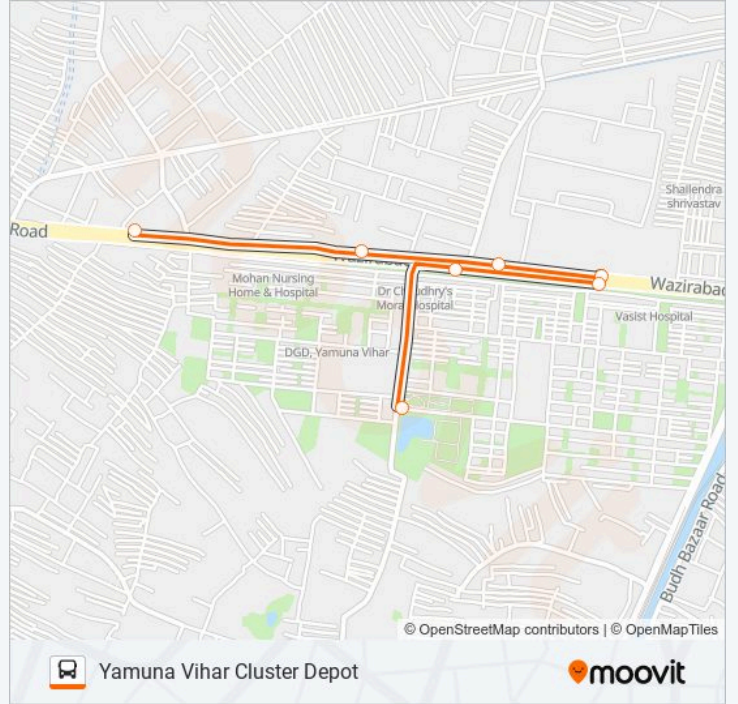

Direction: Bhajanpura

3 stops

[VIEW LINE SCHEDULE](#)

Yamuna Vihar Cluster Depot

B-Block Yamuna Vihar

Bhajanpura

207STL bus Time Schedule

Bhajanpura Route Timetable:

Direction: Yamuna Vihar Cluster Depot

7 stops

[VIEW LINE SCHEDULE](#)

- Bhajan Pura
- B-Block Yamuna Vihar
- Yamuna Vihar Brij Puri
- C 4 Yamuna Vihar
- C 4 Yamuna Vihar
- Yamuna Vihar Brijpuri
- Yamuna Vihar Cluster Depot

207STL bus Time Schedule

Yamuna Vihar Cluster Depot Route Timetable:

Sunday	12:47 - 23:47
Monday	12:47 - 23:47
Tuesday	12:47 - 23:47
Wednesday	12:47 - 23:47
Thursday	12:47 - 23:47
Friday	12:47 - 23:47
Saturday	12:47 - 23:47

207STL bus Info

Direction: Yamuna Vihar Cluster Depot

Stops: 7

Trip Duration: 6 min

Line Summary:

207STL bus time schedules and route maps are available in an offline PDF at moovitapp.com. Use the Moovit App to see live bus times, train schedule or subway schedule, and step-by-step directions for all public transit in New Delhi.