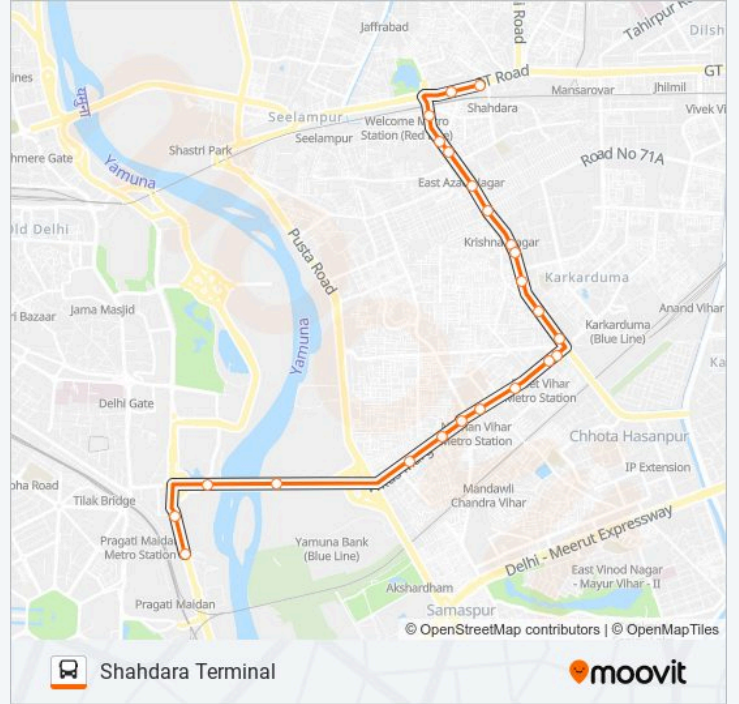

East Azad Nagar

Jharkhandi

Kanti Nagar Extension

Shahdara (Shyam Lal College)

Shahdara Terminal

317STL bus time schedules and route maps are available in an offline PDF at moovitapp.com. Use the Moovit App to see live bus times, train schedule or subway schedule, and step-by-step directions for all public transit in New Delhi.

© 2024 Moovit - All Rights Reserved