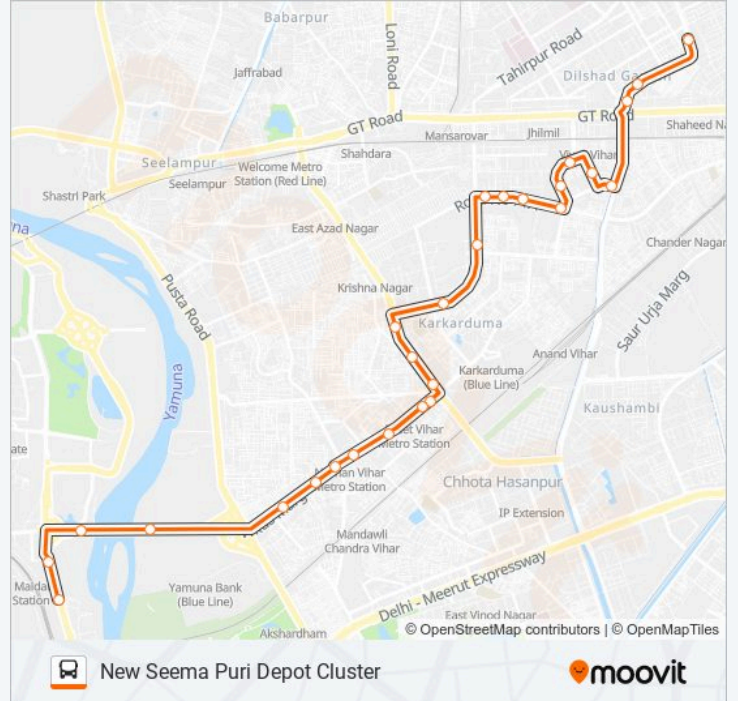

 **340STL**

Indraprastha Cluster Depot

[Get The App](#)

The 340STL bus line (Indraprastha Cluster Depot) has 2 routes. For regular weekdays, their operation hours are:
(1) Indraprastha Cluster Depot: 19:35 - 23:50 (2) New Seema Puri Depot Cluster: 04:40 - 12:30
Use the Moovit App to find the closest 340STL bus station near you and find out when is the next 340STL bus arriving.

Direction: Indraprastha Cluster Depot

37 stops

[VIEW LINE SCHEDULE](#)

New Seema Puri Depot Cluster
Saiyyad Nagar Dilshad Garden
Old Seema Puri
Jandk Pocket Dilshad Garden
Shahdara Border Seemapuri Road
Surya Nagar
Vivek Vihar Girls School
Vivek Vihar ITI
Vivek Vihar Terminal
Vivekanand Mahila College
Esi Hospital
Ps Vivek Vihar
Satyam Enclave / Jhilmil Dda Flats
Suraj Mal Vihar
Karkardooma Court
Jagatpuria Block
Jagatpuri F-Block
Gagan Vihar
Karkardooma Xing
New Rajdhani Enclave
Preet Vihar

340STL bus Info

Direction: New Seema Puri Depot Cluster

Stops: 27

Trip Duration: 33 min

Line Summary:

Jagatpuria Block

Karkardooma Court

Suraj Mal Vihar

Shahdara Border Seemapuri Road

J And K Pocket Dilshad Garden

New Seema Puri Depot Cluster

340STL bus time schedules and route maps are available in an offline PDF at moovitapp.com. Use the Moovit App to see live bus times, train schedule or subway schedule, and step-by-step directions for all public transit in New Delhi.