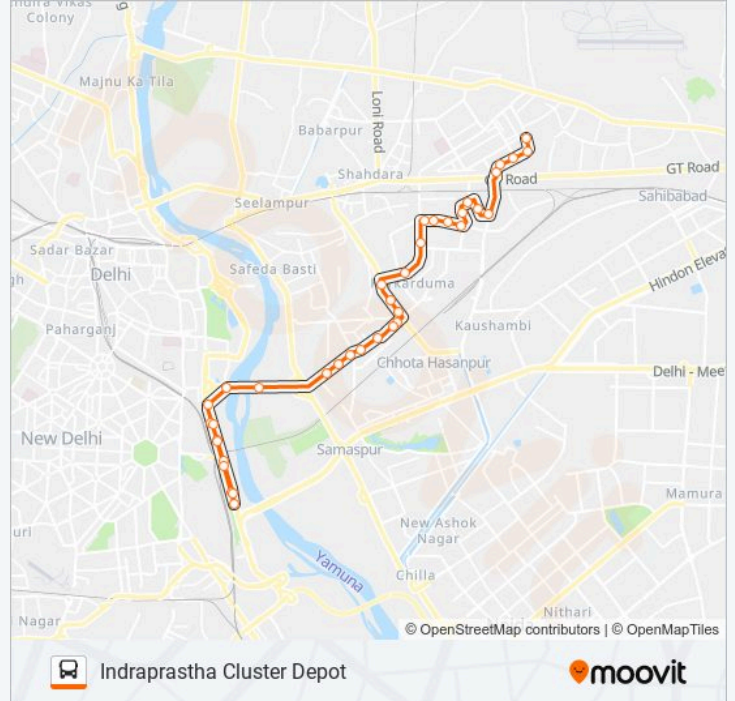

 **340STL**

Indraprastha Cluster Depot

[Get The App](#)

The 340STL bus line (Indraprastha Cluster Depot) has 2 routes. For regular weekdays, their operation hours are:
(1) Indraprastha Cluster Depot: 19:35 - 23:50 (2) New Seema Puri Depot Cluster: 04:40 - 12:30
Use the Moovit App to find the closest 340STL bus station near you and find out when is the next 340STL bus arriving.

Direction: Indraprastha Cluster Depot

37 stops

[VIEW LINE SCHEDULE](#)

New Seema Puri Depot Cluster
Saiyyad Nagar Dilshad Garden
Old Seema Puri
Jandk Pocket Dilshad Garden
Shahdara Border Seemapuri Road
Surya Nagar
Vivek Vihar Girls School
Vivek Vihar ITI
Vivek Vihar Terminal
Vivekanand Mahila College
Esi Hospital
Ps Vivek Vihar
Satyam Enclave / Jhilmil Dda Flats
Suraj Mal Vihar
Karkardooma Court
Jagatpuria Block
Jagatpuri F-Block
Gagan Vihar
Karkardooma Xing
New Rajdhani Enclave
Preet Vihar

340STL bus Info**Direction:** Indraprastha Cluster Depot**Stops:** 37**Trip Duration:** 40 min**Line Summary:**

Nirman Vihar

Shakarpur Crossing

Shakarpur

Laxmi Nagar

Rainy Well

Delhi Secretariat

IP Power House (Ito Ring Road)

Indraprastha Cluster Depot

Direction: New Seema Puri Depot Cluster

27 stops

[VIEW LINE SCHEDULE](#)

Indraprastha Depot

IP Power House (Ito Ring Road)

Delhi Secretariat

Rainy Well