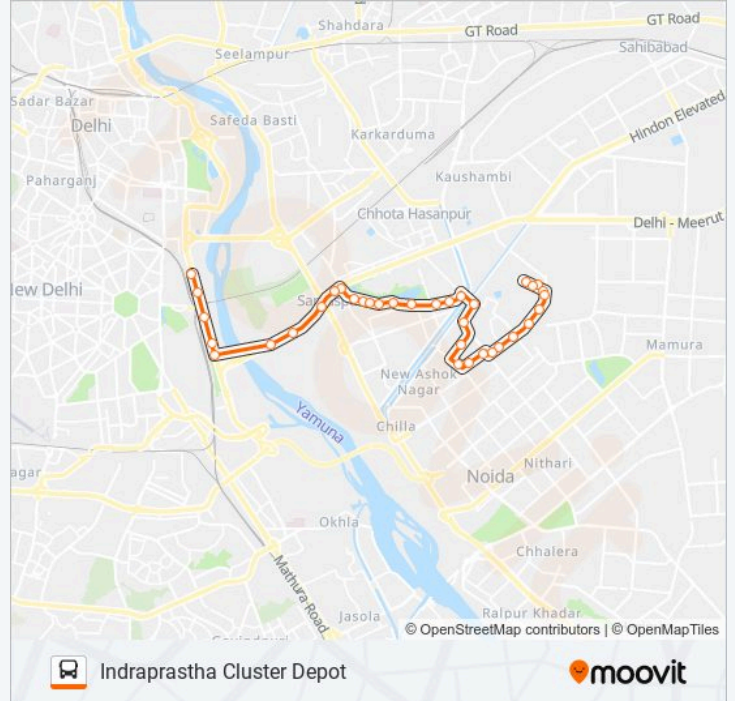

The 378STL bus line (Indraprastha Cluster Depot) has 2 routes. For regular weekdays, their operation hours are:
(1) Indraprastha Cluster Depot: 11:12 - 22:14 (2) Mayur Vihar Phase III (T) Paper Market: 04:34 - 15:44
Use the Moovit App to find the closest 378STL bus station near you and find out when is the next 378STL bus arriving.

Direction: Indraprastha Cluster Depot

35 stops

[VIEW LINE SCHEDULE](#)

Mayur Vihar Phase III Terminal / Paper Market
Sapera Basti Crossing
Kerala School
Kerala School
Khora Colony
CRPF Camp
Mayur Vihar Phase III A1 Block
Bharti Public School
New Kondali A1 Crossing
Mayur Vihar Phase-iii Crossing
Multi Gym
Highland Apartments
Satyam/Doctors Apartments
Summervilla School / Dallapura Village
Dallu Pura
Kondali Old
Kalyan Puri Crossing
Super Bazar
Chand Cinema
Trilok Puri 13 Block
Kotla Village

378STL bus Info**Direction:** Indraprastha Cluster Depot**Stops:** 35**Trip Duration:** 34 min**Line Summary:**

ITI Khichiripur

Pocket-5 Mayur Vihar Ph-1

Shashi Garden Xing

P S Pandav Nagar

Patparganj Xing

Indraprastha Cluster Depot

Direction: Mayur Vihar Phase III (T) Paper Market

30 stops

[VIEW LINE SCHEDULE](#)

Indraprastha Depot

IP Power House (Ito Ring Road)

Delhi Secretariat

Rainy Well