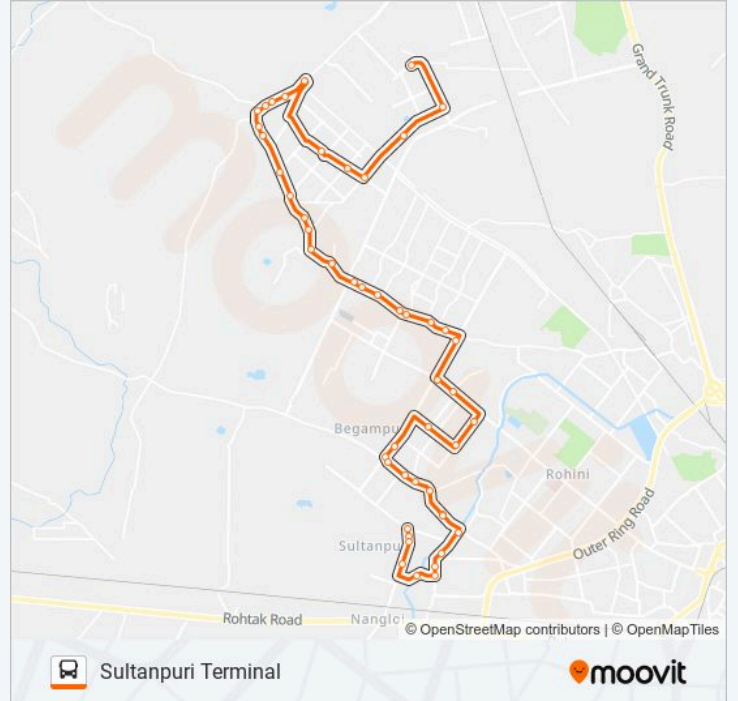

Rohini Sec 35

Jain Colony

Prehladpur School

Prehladpur Village

Prehladpur Crossing

Krishna Colony

Deep Vihar

Prehlad Vihar (Deep Vihar) Rohini Sec 25

Rohini Sec 24 Dear Satguru Sewaram Crossing

Hanuman Mandir Rohini Sec 24

Power House Rohini Sec 24

Police Station Begumpur

Rohini Sec 20/21/22 Crossing

Rohini Sec-21

Poothkalan

Pooth Kalan

Brahm Shakti Hospital

Buddh Vihar

Buddh Vihar

Mangol Puri Y Block

Mangol Puri J Block

Mangolpuri K Block (Sanjay Gandhi Hospital)

Mangolpuri S Block

Sultan Puri Ab Block Extension

Jalebi Chowk Sultan Puri Ab Block

Sultanpuri D Block

Sultanpuri C Block

Sultanpuri Terminal