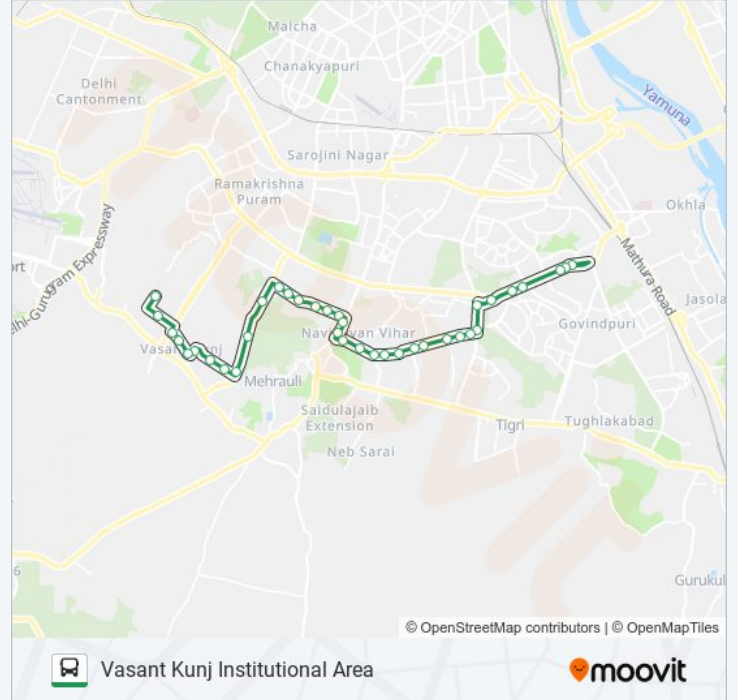

A Block Saket (Malviya Nagar)

P.N.B.Geetanjali

Police Training School (P.T.S.)

Police Training School (P.T.S.)

M.M.T.C.

Adhchini

N.C.E.R.T.Adhchini

Qutub Hotel

Katwaria Sarai

Sanskrit Vidyapeeth

F.A.I.

J.N.U./ Sanchar Office

I.C.S.S.R.

Kishangarh Crossing

B3 Vasant Kunj

Mothers Dairy Kishangarh

Vasant Kunj B-8/9

G.D.Goenka School

Bhatnagar Public School

B2 Vasant Kunj

Delhi Public School Vasant Kunj

Vasant Kunj Institutional Area

424 bus time schedules and route maps are available in an offline PDF at moovitapp.com. Use the [Moovit App](https://moovitapp.com) to see live bus times, train schedule or subway schedule, and step-by-step directions for all public transit in New Delhi.

[About Moovit](#) • [MaaS Solutions](#) • [Supported Countries](#) • [Mooviter Community](#)

© 2024 Moovit - All Rights Reserved

Check Live Arrival Times