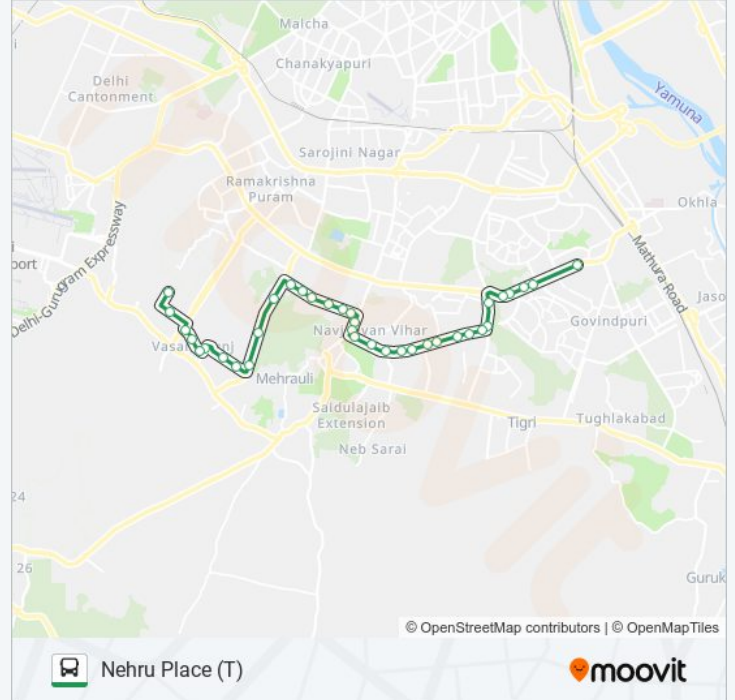

Use the Moovit App to find the closest 424 bus station near you and find out when is the next 424 bus arriving.

Direction: Nehru Place (T)

36 stops

[VIEW LINE SCHEDULE](#)

- Vasant Kunj Institutional Area
- Delhi Public School Vasant Kunj
- B2 Vasant Kunj
- Bhatnagar Public School
- G.D.Goenka School
- Vasant Kunj B-8/9
- Mothers Dairy Kishangarh
- B3 Vasant Kunj
- Kishangarh Crossing
- I.C.S.S.R.
- J.N.U./ Sanchar Office
- F.A.I.
- Sanskrit Vidyapeeth
- Katwaria Sarai
- Qutub Hotel
- N.C.E.R.T.Adhchini
- Adhchini
- M.M.T.C.
- Police Training School (P.T.S.)
- Police Training School (P.T.S.)
- P.N.B.Geetanjali
- Saket A Block (Malviya Nagar Metro Station)

424 bus Info

Direction: Nehru Place (T)

Stops: 36

Trip Duration: 44 min

Line Summary:

Press Enclave

Max Hospital

Hauz Rani

Khirki Village

Psri

Vocational College

Sheikh Sarai Phase II

Sheikh Sarai

Chirag Delhi

Masjid Moth

Savitri Cinema

Os Communications

Pumphosh Enclave

Nehru Place Terminal

Direction: Vasant Kunj Institutional Area

37 stops

[VIEW LINE SCHEDULE](#)

Nehru Place Terminal

Paras Cinema / Bhairav Temple