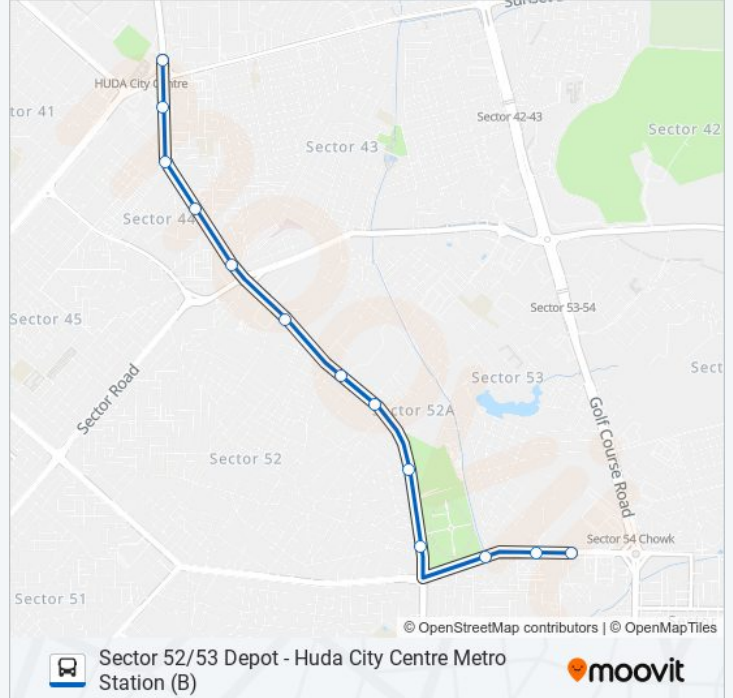

(1) Huda City Centre Metro Station (B): 05:35 - 08:35(2) Sector 52/53 Depot: 19:42 - 22:21

Use the Moovit App to find the closest 111B-STL bus station near you and find out when is the next 111B-STL bus arriving.

Direction: Huda City Centre Metro Station (B)

13 stops

[VIEW LINE SCHEDULE](#)

Sector 52/53 Depot

Sector 52/53

Jalavayu Vihar

Tau Devilal Biodiversity Park

Aviation Heights

Wazirabad

Housing Board Colony Sector 52/53

Ardee City Sector 52

Sector 43 Sushant LOK Block C/ Kanhai Village

Sector 43 / Sector 44b

Sector 43/Sector 44a

Fortis Memorial Research Institute (A) / Huda City Centre

111B-STL bus Info**Direction:** Huda City Centre Metro Station (B)**Stops:** 13**Trip Duration:** 14 min**Line Summary:**

Direction: Sector 52/53 Depot

13 stops

[VIEW LINE SCHEDULE](#)

- Huda City Centre Metro Station (B)
- Fortis Memorial Research Institute (A) / Huda City Centre
- Sector 43/Sector 44a
- Sector 43 / Sector 44b
- Sector 43 Sushant LOK Block C/ Kanhai Village
- Ardee City Sector 52
- Housing Board Colony Sector 52/53
- Wazirabad
- Aviation Heights
- Tau Devilal Biodiversity Park
- Jalavayu Vihar
- Sector 52/53
- Sector 52/53 Depot