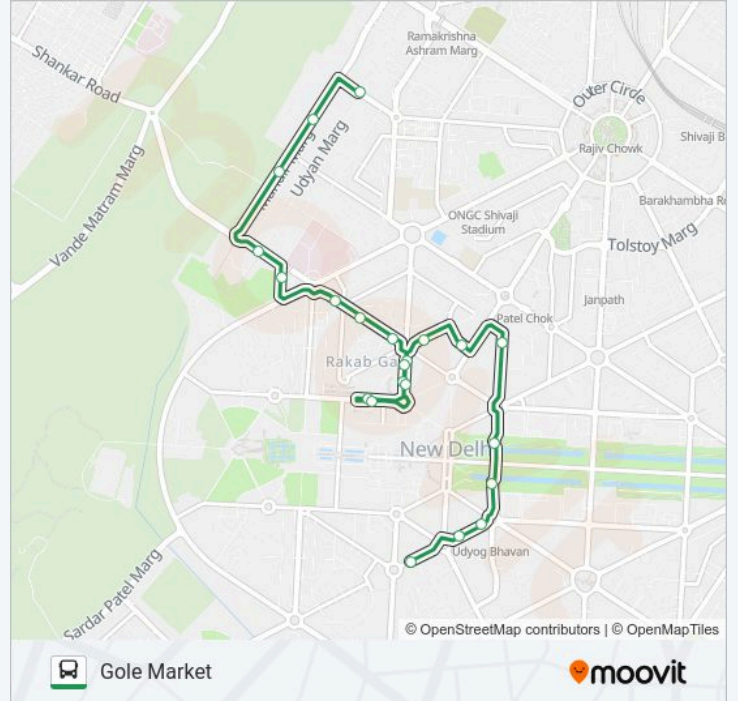

Gole Market

610B bus time schedules and route maps are available in an offline PDF at moovitapp.com. Use the Moovit App to see live bus times, train schedule or subway schedule, and step-by-step directions for all public transit in New Delhi.

© 2024 Moovit - All Rights Reserved