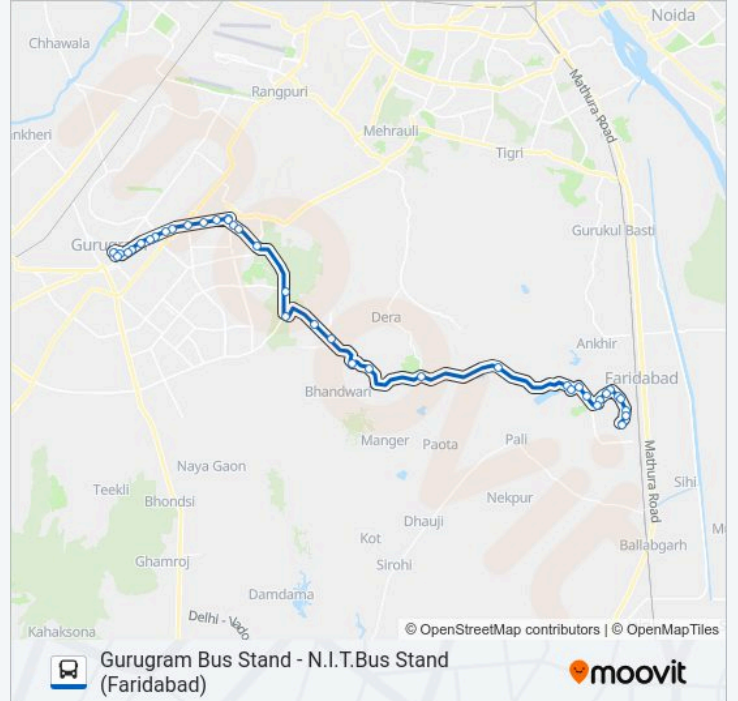

IFFCO Chowk (B)

M.G Road Metro Station

Sahara Mall

Sikandarpur Metro Station

Sikanderpur Metro Station

Bristol Chowk

D.L.F. City Phase 1

Khushboo Chowk

D.L.F. Phase 4

Ghata

BSF Co-Operative House Society

Baliyawas

Bandhwari

Mangar

Manger

Pali Crusher Zone

Badkhal

Pali Chowk

Sainik Colony

Sainik Colony

Masjid

Kalyanpuri Chowk

Hanuman Mandir (S.G.M.Nagar N.I.T-3)

Mulla Hotel

Chimani Bai Chowk

K.L.Mehta College

B.K.Hospital Chowk

Metro Mor

N.I.T.Bus Stand (Faridabad)