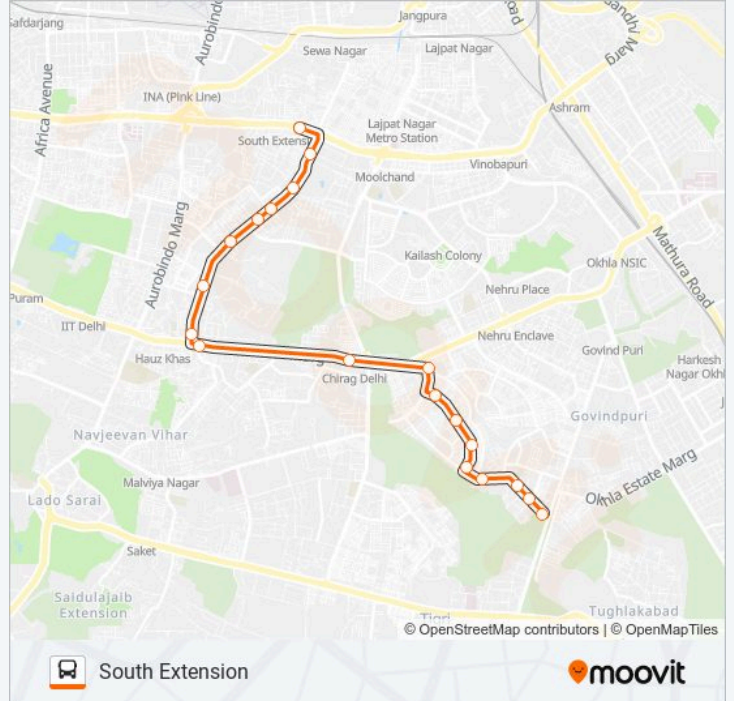

### Direction: South Extension

19 stops

[VIEW LINE SCHEDULE](#)

Tara Apartments Terminal  
Alaknanda Apartment  
Yamuna Apartment  
Don Basco School  
S Block Greater Kailash- II  
Chandan Market Greater Kailash- II  
M Block Greater Kailash- II  
E Block Greater Kailash- II  
Savitri Cinema (E Block Gurudwara)  
Chirag Dilli  
Panchsheel Enclave  
Panchsheel Club  
Khel Gaon  
Jija Bai Udyogic Sansthan  
Kamla Nehru College/Niti Bag  
Uday Park  
Ayurvigyan Nagar  
Andrews Ganj Shiv Mandir / Ansal Plaza  
South Extension

### 540ACL bus Time Schedule

South Extension Route Timetable:

Sunday	07:14 - 22:18
Monday	07:14 - 22:18
Tuesday	07:14 - 22:18
Wednesday	07:14 - 22:18
Thursday	07:14 - 22:18
Friday	07:14 - 22:18
Saturday	07:14 - 22:18

### 540ACL bus Info

**Direction:** South Extension

**Stops:** 19

**Trip Duration:** 22 min

**Line Summary:**

## Direction: Tara Apartments Terminal

30 stops

[VIEW LINE SCHEDULE](#)

Safdurjung Terminal

Vikas Sadan

Ina Colony

Kidwai Nagar

Aiims Ring Road