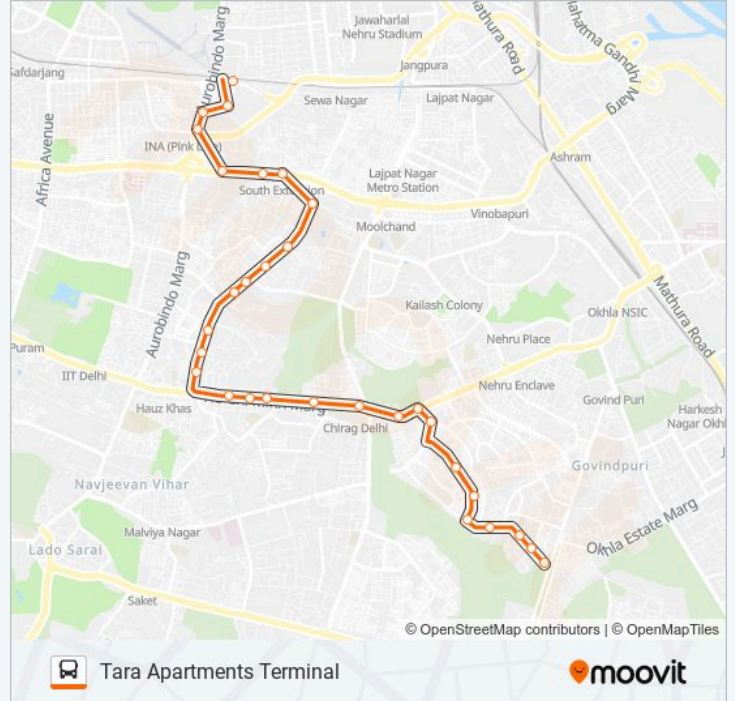

### 540ACL bus Info

**Direction:** South Extension

**Stops:** 19

**Trip Duration:** 22 min

**Line Summary:**

## Direction: Tara Apartments Terminal

30 stops

[VIEW LINE SCHEDULE](#)

Safdurjung Terminal

Vikas Sadan

Ina Colony

Kidwai Nagar

Aiims Ring Road

## 540ACL bus Info

**Direction:** Tara Apartments Terminal

**Stops:** 30

**Trip Duration:** 36 min

**Line Summary:**

Swami Nagar

Chirag Dilli

Masjid Moth

Tara Apartments Terminal

540ACL bus time schedules and route maps are available in an offline PDF at [moovitapp.com](https://moovitapp.com). Use the Moovit App to see live bus times, train schedule or subway schedule, and step-by-step directions for all public transit in New Delhi.