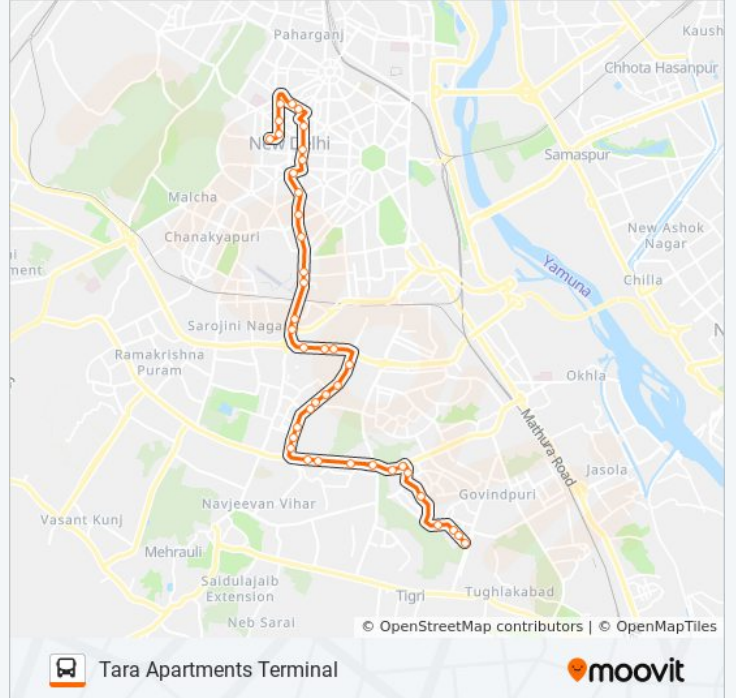

Masjid Moth

Savitri Cinema

Savitri Cinema (E Block Gurudwara)

M Block Greater Kailash- II

Don Bosco School

Yamuna Apartment

Alaknanda Apartments

Tara Apartments Terminal