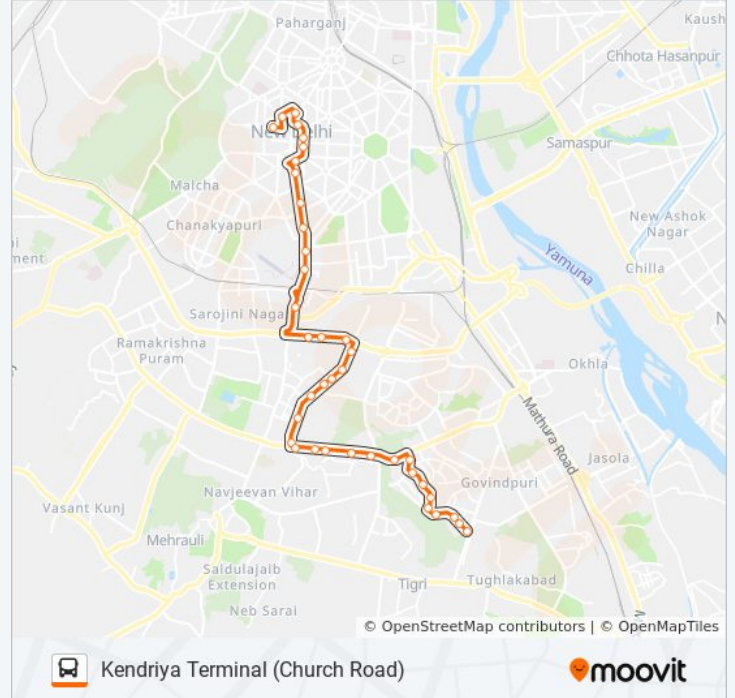

South Extension

South Extension 1

Aiims

Kidwai Nagar

SJ Airport

S J Madrasa

Tughlaq Crescent

Ps Tuglak Road

Krishan Menon Marg

Sunheri Masjid/G Block

Udyog Bhawan

Rail Bhawan Metro Station / Krishi Bhawan

Red Cross Road

Aakashwani Bhawan (Imtiyaz Ali Road)

Gurudwara Rakab Ganj

Kendriya Terminal (Church Road)

Direction: Tara Apartments Terminal

40 stops

[VIEW LINE SCHEDULE](#)

Kendriya Terminal

Gurudwara Rakab Ganj

Kendriya Terminal (Pt. Pant Marg)

NDPO

Gurudwara Bangla Sahib

Patel Chowk

Aakashwani Bhawan

Krishibhawan/Railbhawanmetrostation

Udyog Bhawan

Sunehri Masjid/ G Block

Krishan Menon Marg

Ps Tuglak Road

Tughlaq Crescent

540CL bus Time Schedule

Tara Apartments Terminal Route Timetable:

Sunday	04:08 - 08:20
Monday	04:08 - 08:20
Tuesday	04:08 - 08:20
Wednesday	04:08 - 08:20
Thursday	04:08 - 08:20
Friday	04:08 - 08:20
Saturday	04:08 - 08:20

540CL bus Info

Direction: Tara Apartments Terminal

Stops: 40

Trip Duration: 43 min

Line Summary: