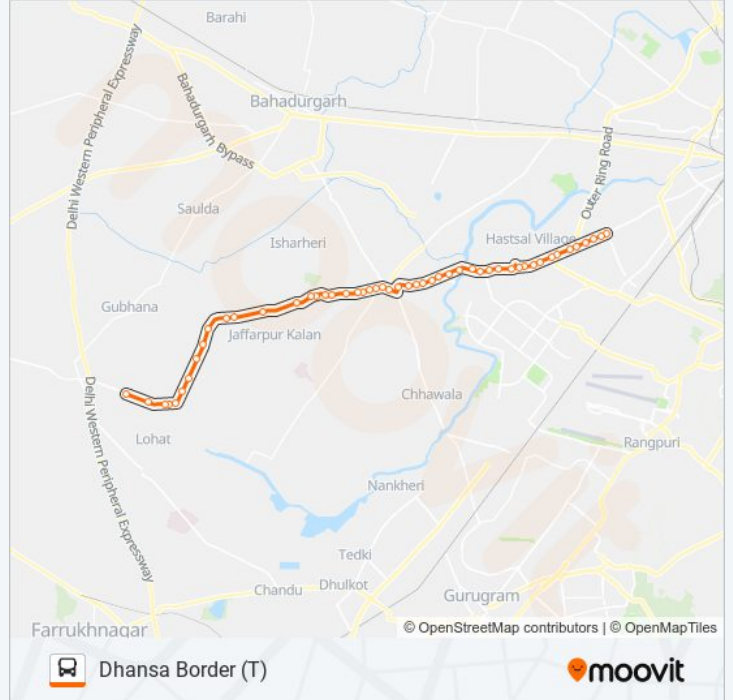

 **835**

Dhansa Border (T)

Get The App

The 835 bus line (Dhansa Border (T)) has 2 routes. For regular weekdays, their operation hours are:
(1) Dhansa Border (T): 06:56 - 21:24(2) Tilak Nagar Terminal: 04:50 - 18:50
Use the Moovit App to find the closest 835 bus station near you and find out when is the next 835 bus arriving.

Direction: Dhansa Border (T)

50 stops

[VIEW LINE SCHEDULE](#)

Tilak Nagar Terminal
Tilak Nagar Crossing (Najafgarh Road)
Janak Puri Check Post
B2a Janakpuri
District Centre Nazafgarh Road
Dholi Piao
Vikaspuri Crossing
Uttam Nagar Terminal
Uttam Nagar
Prem Nagar
Om Vihar
Kiran Garden
Nawada
Mohan Garden
Dwarka More Metro Station (Sewak Park)
Kakrola More
Kakrola Bridge
Nangli Dairy
Arjun Park
Nangli Sakrawati Crossing
Nangli Sakrawati
Sai Baba Mandir (Nazafgarh)

835 bus Info

Direction: Dhansa Border (T)

Stops: 50

Trip Duration: 75 min

Line Summary:

Power House Najafgarh
 Tura Mandi / Chara Mandi
 Najafgarh Delhi Gate
 Police Station Najafgarh
 Dhansa Stand
 Khera More
 Prem Nursery
 Nanak Piyau
 Nanak Piyau 2
 Indra Service Station
 Mitraon Crossing
 Mitraon Village
 Mitraon Valmiki Mandir
 Mitraon School
 Surehra Crossing
 Rawta Crossing (Dhansa Road)
 Mata Daan Kaur School
 Mundhela Crossing (Dhansa Road)
 Bakkar Garh Crossing
 Laxmi Narayan Mandir
 Kazipur Village
 Issapur Xing
 Air Force Station
 Dhansa Village
 Dhansa Village 2
 Dhansa School
 Deverkhana Toll Tax
 Dhansa Border (T)

Direction: Tilak Nagar Terminal

53 stops

[VIEW LINE SCHEDULE](#)

Dhansa Border (T)

835 bus Time Schedule

Tilak Nagar Terminal Route Timetable:

Sunday	04:50 - 18:50
Monday	04:50 - 18:50

Deverkhana Toll Tax