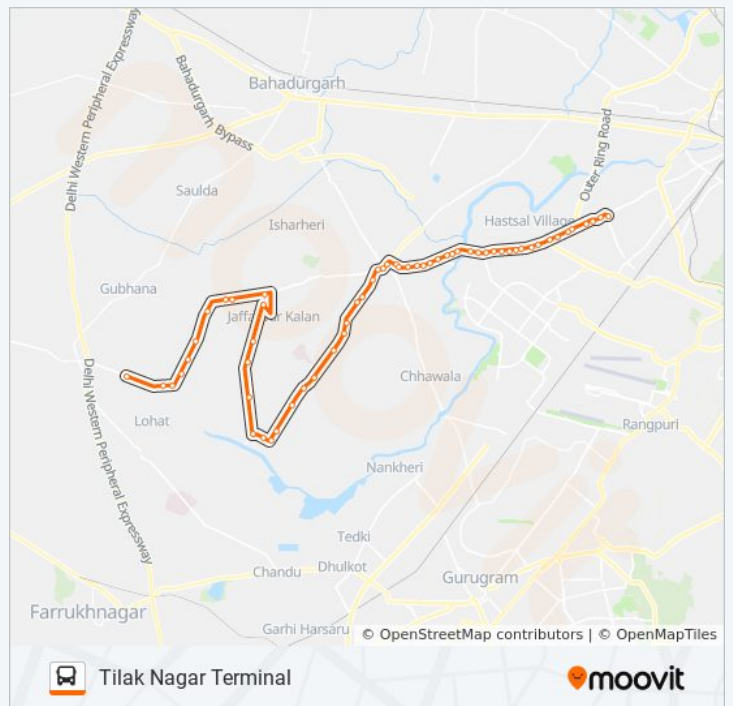

Direction: Dhansa Border (T)

50 stops

[VIEW LINE SCHEDULE](#)

Tilak Nagar Terminal
Tilak Nagar Crossing (Najafgarh Road)
Janak Puri Check Post
B2a Janakpuri
District Centre Nazafgarh Road
Dholi Piao
Vikaspuri Crossing
Uttam Nagar Terminal
Uttam Nagar
Prem Nagar
Om Vihar
Kiran Garden
Nawada
Mohan Garden
Dwarka More Metro Station (Sewak Park)
Kakrola More
Kakrola Bridge
Nangli Dairy
Arjun Park
Nangli Sakrawati Crossing
Nangli Sakrawati
Sai Baba Mandir (Nazafgarh)

Tuesday	04:50 - 18:50
Wednesday	04:50 - 18:50
Thursday	04:50 - 18:50
Friday	04:50 - 18:50
Saturday	04:50 - 18:50

835 bus Info

Direction: Tilak Nagar Terminal

Stops: 53

Trip Duration: 76 min

Line Summary:

Kakrola Bridge