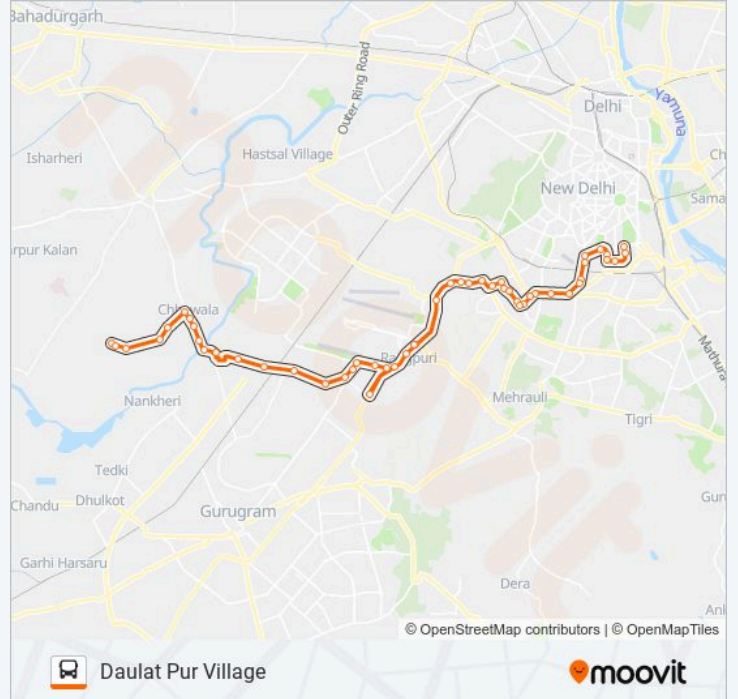

Trip Duration: 96 min

Line Summary:

Vasant Village / Shani Mandir

Arjun Path / Subroto Park

Arjun Path / APS Colony

APS Colony

Shankar Vihar / National Highway 8

Mahipal Pur Crossing Nh-8

Bsf Camp Chhawla

Sumesh Vihar

Chhawla Village Kangan Heri Road

Rishal Vihar

Kangan Heri I

Daulat Pur Crossing

Daulatpur School

Daulat Pur Village