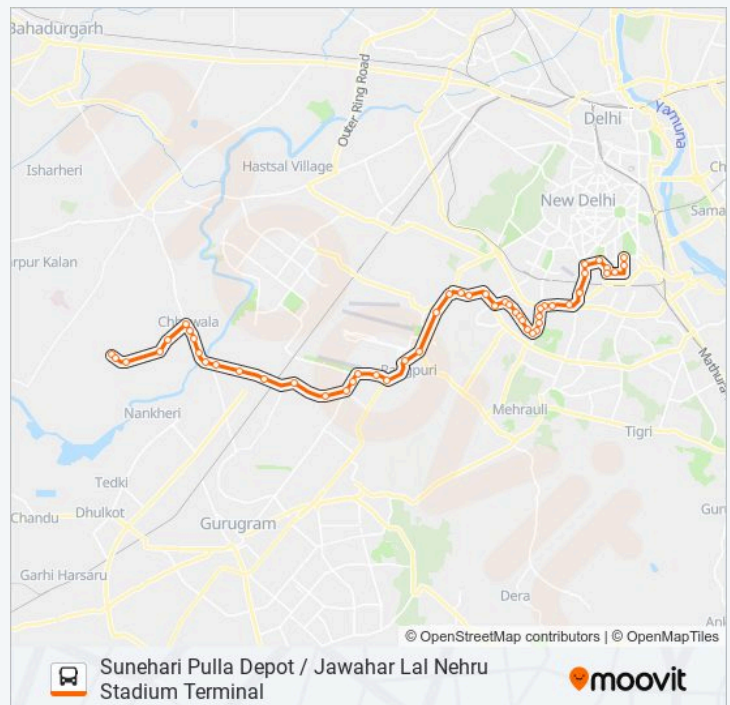

745 bus Time Schedule

Daulat Pur Village Route Timetable:

Sunday	17:20
Monday	17:20
Tuesday	17:20
Wednesday	17:20
Thursday	17:20
Friday	17:20
Saturday	17:20

745 bus Info

Direction: Daulat Pur Village

Stops: 51

Trip Duration: 96 min

Line Summary:

Vasant Village / Shani Mandir

Arjun Path / Subroto Park

Arjun Path / APS Colony

APS Colony

Shankar Vihar / National Highway 8

Mahipal Pur Crossing Nh-8

Sunehari Pulla Depot / Jawahar Lal Nehru Stadium Terminal Route Timetable:

Sunday	07:00
Monday	07:00
Tuesday	07:00
Wednesday	07:00
Thursday	07:00
Friday	07:00
Saturday	07:00

745 bus Info

Direction: Sunehari Pulla Depot / Jawahar Lal Nehru Stadium Terminal

Stops: 52

Trip Duration: 93 min

Line Summary:

R K Puram Sec-1 2

R K Puram Sec 1/4

R K Puram Sec-3

Rk Puram Sec-3

Rk Khanna Tennis Stadium