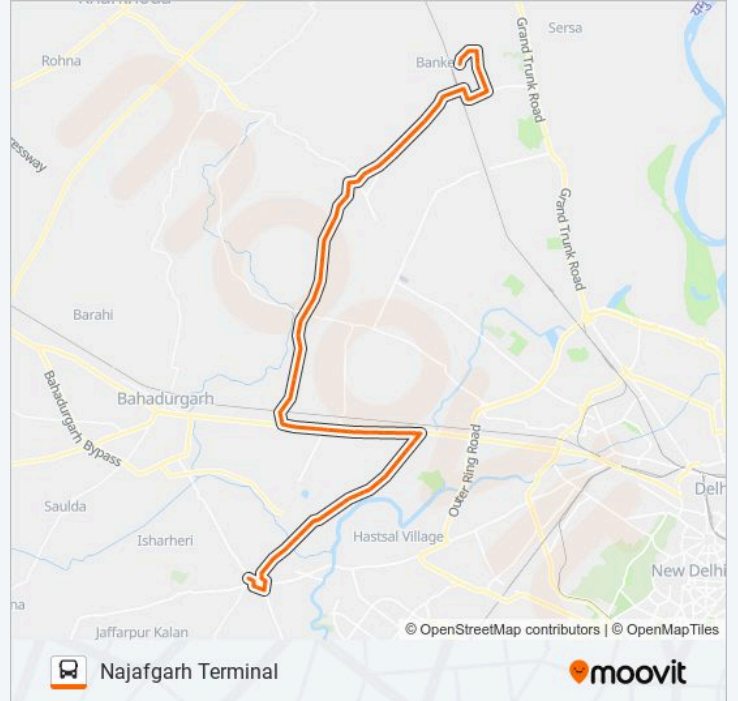

Dsidc Bawana Sec 2

Bawana Soap Factory

Bawana Dispensary

Primary School

Panchayat Ghar

Ishwar Colony

Krishna Vihar

Bajit Pur Crossing

Shri Krishna Gaushala

Prem Piyau

Chandpur Khurd

Chandpur Kalan Crossing

Sdm Court Kanjhawala

Kanjhawala School

Kanjhawala Village

Kanjhawala Depot (Narela Road)

Desu Sub Station

Haryana Shakti School Kanjhawala

Sir Chhotu Ram Polytechnic

Ghevra Village

Fci Ghevra

Ghevra Crossing / Ghevra Metro Station

Hiran Kudna Crossing

Mile Stone Factory

Shiv Shanker Dharam Kata

Mundka Village (Metro Station)

Mundka Village Crossing

Swarn Park

Rajdhani Park

Qamruddin Nagar Terminal

Nangloi Jj Colony Lokesh Cinema

Nangloi Metro Station