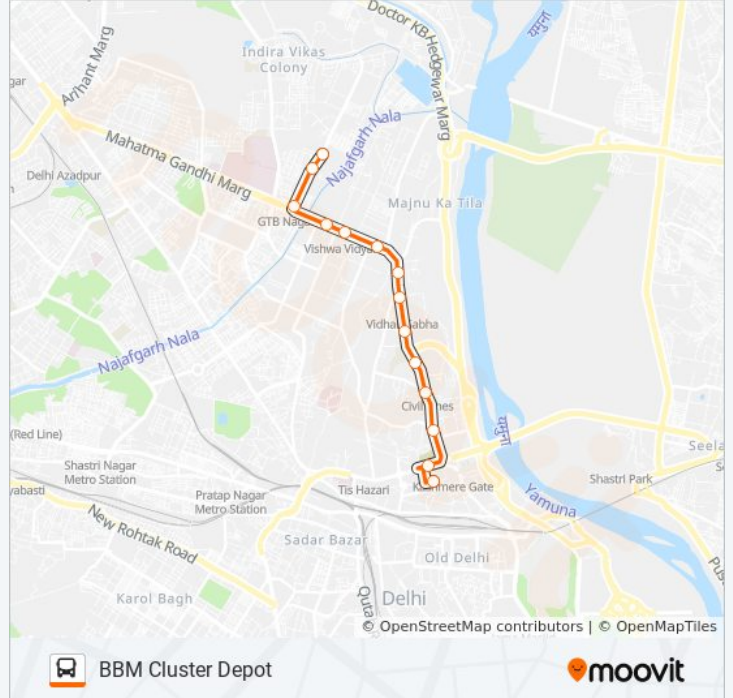

Use the Moovit App to find the closest 185LSTL2 bus station near you and find out when is the next 185LSTL2 bus arriving.

Direction: BBM Cluster Depot

14 stops

[VIEW LINE SCHEDULE](#)

Mori Gate Terminal

ISBT Nityanand Marg

Ins Hostel

GTB Nagar / Haqiqat Nagar

Sewa Kutir

BBM Cluster Depot

185LSTL2 bus Time Schedule

BBM Cluster Depot Route Timetable:

Sunday	07:12 - 21:48
Monday	07:12 - 21:48
Tuesday	07:12 - 21:48
Wednesday	07:12 - 21:48
Thursday	07:12 - 21:48
Friday	07:12 - 21:48
Saturday	07:12 - 21:48

185LSTL2 bus Info**Direction:** BBM Cluster Depot**Stops:** 14**Trip Duration:** 17 min**Line Summary:**

Direction: Old Delhi Railway Station

16 stops

[VIEW LINE SCHEDULE](#)

- BBM Cluster Depot
- Sewa Kutir
- GTB Nagar / Haqiqat Nagar
- Ins Hostel
- Vishwa Vidyalaya Metro Station
- Mall Road
- Khyber Pass
- Vidhan Sabha Metro Station
- Old Secretariat (Postal Account Office)
- IP College
- Exchange Store / Civil Lines Metro Station
- Ludlow Castle
- ISBT Nityanand Marg
- Mori Gate Terminal
- Novelty Cinema
- Old Delhi Railway Station

185LSTL2 bus Info

Direction: Old Delhi Railway Station

Stops: 16

Trip Duration: 18 min

Line Summary:

 [185LSTL2 bus Line Map](#)

PDF at moovitapp.com. Use the [Moovit App](#) to see live bus times, train schedule or subway schedule, and step-by-step directions for all public transit in New Delhi.