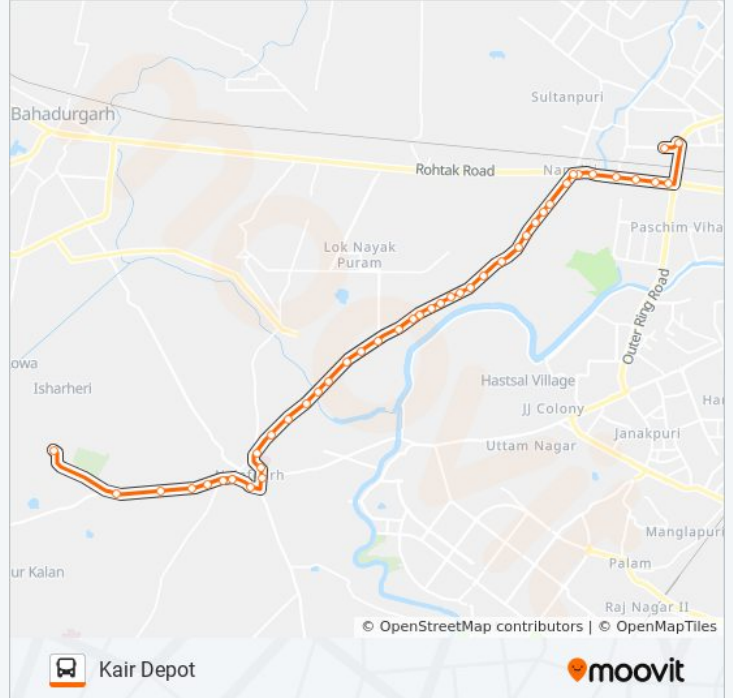

Kotla Vihar Phase I

978A bus Time Schedule

Kair Depot Route Timetable:

Sunday	05:45 - 21:45
Monday	05:45 - 21:45
Tuesday	05:45 - 21:45
Wednesday	05:45 - 21:45
Thursday	05:45 - 21:45
Friday	05:45 - 21:45
Saturday	05:45 - 21:45

978A bus Info

Direction: Kair Depot

Stops: 44

Trip Duration: 61 min

Line Summary:

- Tilangpur Kotla
- Kotla Vihar Phase II
- Chanchal Park
- Bakkarwala Crossing
- Baprola Village
- Baprola School
- Airforce Station (Banicamp)
- Jai Vihar
- Dichau Kalan Depot
- Nirmal Vihar
- Udaseen Ashram
- Dichau Chowk
- Health Centre
- Najafgarh Delhi Gate
- Police Station Najafgarh
- Dhansa Stand
- Khera More
- Prem Nursary
- Nanak Piyau
- Indra Service Station
- Mitraon Village
- Kair Depot

Direction: Q Block Mangolpuri

44 stops

[VIEW LINE SCHEDULE](#)

- Kair Depot
- Mitraon Village
- Mitraon Village
- Mitraon Crossing
- Indra Service Station
- Nanak Piyau
- Prem Nursary

978A bus Time Schedule

Q Block Mangolpuri Route Timetable:

Sunday	05:16 - 20:34
Monday	05:16 - 20:34
Tuesday	05:16 - 20:34
Wednesday	05:16 - 20:34
Thursday	05:16 - 20:34
Friday	05:16 - 20:34
Saturday	05:16 - 20:34

Khera More / Ghuman Hera Crossing