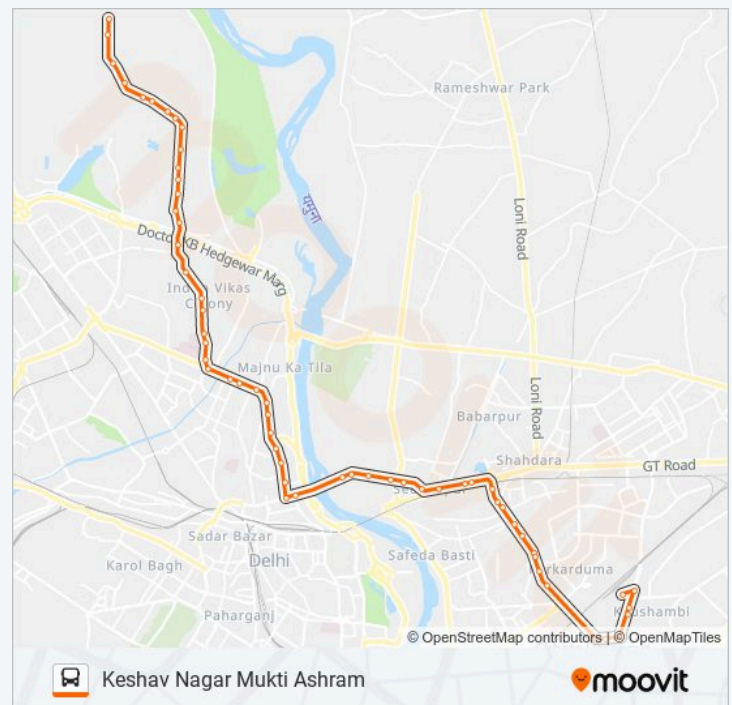

### 143 bus Info

**Direction:** Anand Vihar ISBT Terminal

**Stops:** 57

**Trip Duration:** 69 min

**Line Summary:**

GTB Nagar

Ins Hostel

Vishwa Vidyalaya Metro Station

### 143 bus Time Schedule

Keshav Nagar Mukti Ashram Route Timetable:

Sunday	05:20 - 20:20
Monday	05:20 - 20:20
Tuesday	05:20 - 20:20
Wednesday	05:20 - 20:20
Thursday	05:20 - 20:20
Friday	05:20 - 20:20
Saturday	05:20 - 20:20

### 143 bus Info

**Direction:** Keshav Nagar Mukti Ashram

**Stops:** 58

**Trip Duration:** 74 min

**Line Summary:**

ISBT Nityanand Marg

Ludlow Castle

Exchange Store / Civil Lines Metro Station