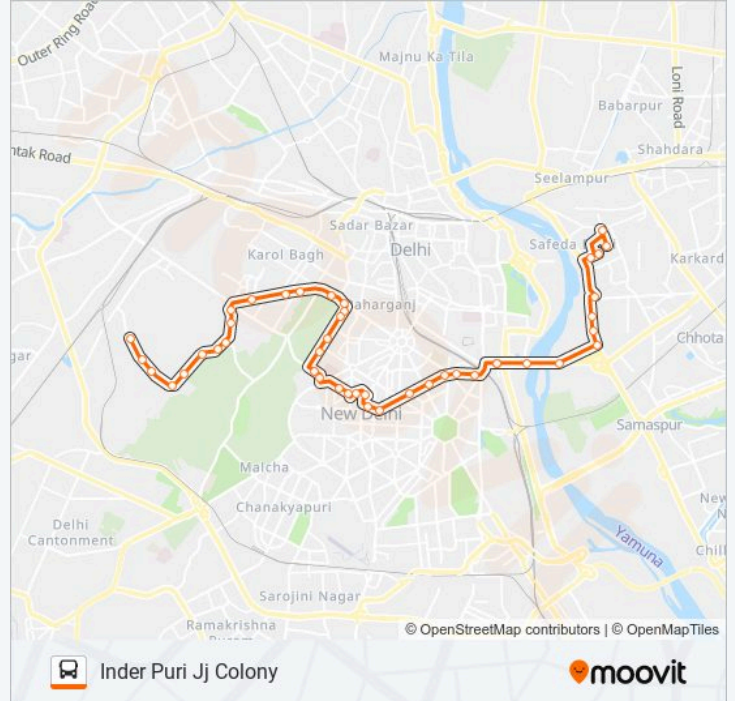

### 310 bus Info

**Direction:** Inder Puri Jj Colony

**Stops:** 44

**Trip Duration:** 60 min

**Line Summary:**

Kendriya Terminal / Gurudwara Rakab Gunj

Talkatora Road

RML Hospital

Todapur Village

Monitoring And Receiving Station

Inderpuri A-Block

Inder Puri Jj Colony

**Direction: Jheel Terminal**

47 stops

[VIEW LINE SCHEDULE](#)

Inder Puri Jj Colony