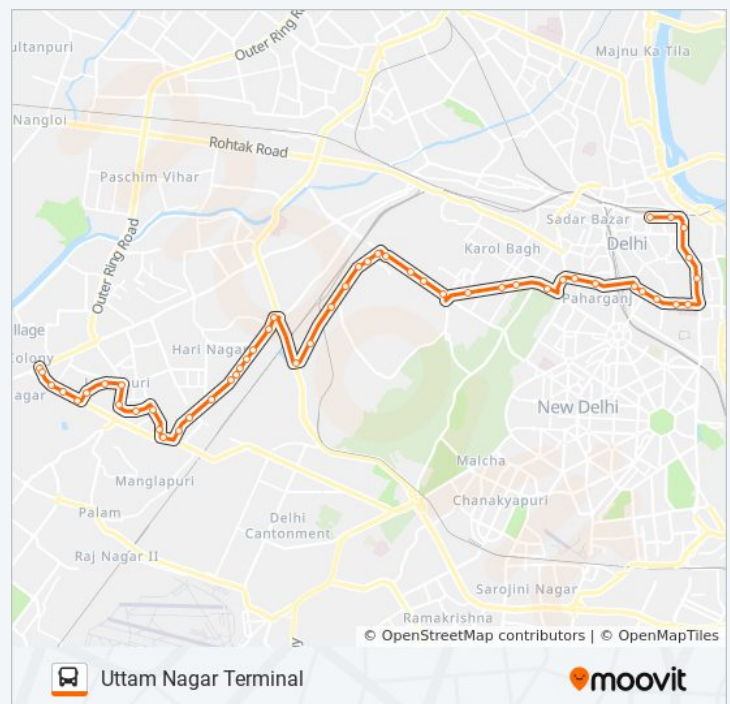

Sunday	08:08 - 20:52
Monday	08:08 - 20:52
Tuesday	08:08 - 20:52
Wednesday	08:08 - 20:52
Thursday	08:08 - 20:52
Friday	08:08 - 20:52
Saturday	08:08 - 20:52

807A bus Info

Direction: Uttam Nagar Terminal

Stops: 53

Trip Duration: 68 min

Line Summary:

Bentex

Loha Mandi

Payal Cinema

Naraina Vihar / Indra Market

Mayapuri Depot Crossing

Government Press