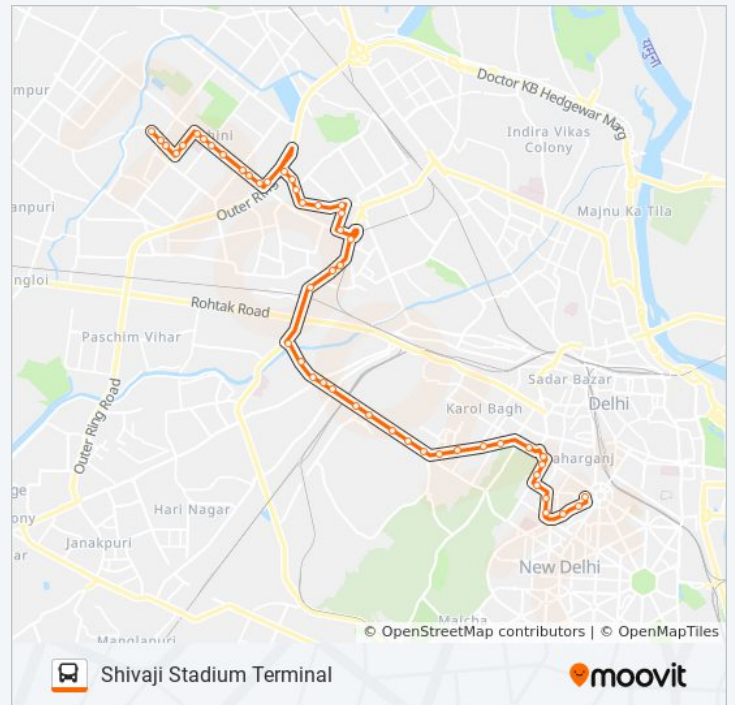

Direction: Shivaji Stadium Terminal

Stops: 49

Trip Duration: 59 min

Line Summary:

Rohini Sec-9

Rohini Sec 7 And 8 Crossing

Fire Station Sec-8

Madhuvan Chowk

Madhuban Chowk (Outer Ring Road)

Pitampura Ru-Block

Pitampura Cd Block (Aggrasen Model School)

Pittampura Ap-Block

Pitam Pura Kd Block

DAV School

Tv Tower (Power House)

Guru Govind Singh College

Netaji Subhash Palace (Wazirpur Depot) Road No 41

Wazirpur Depot

Telephone Exchange

Britannia

Shakurpur Shiv Mandir

Punjabi Bagh Terminal

New Moti Nagar B Block

Karampura Terminal

Moti Nagar Industrial Area

Moti Nagar Industrial Area

Shadipur Depot

Shadipur Metro Station

West Patel Nagar

South Patel Nagar (Metro Station)

East Patel Nagar

Rajendra Place

Telephone Exchange Karol Bagh

Karol Bagh Metro Station

Pusa Road Petrol Pump Sadhu Vaswani Marg

Meghdoot Bhawan