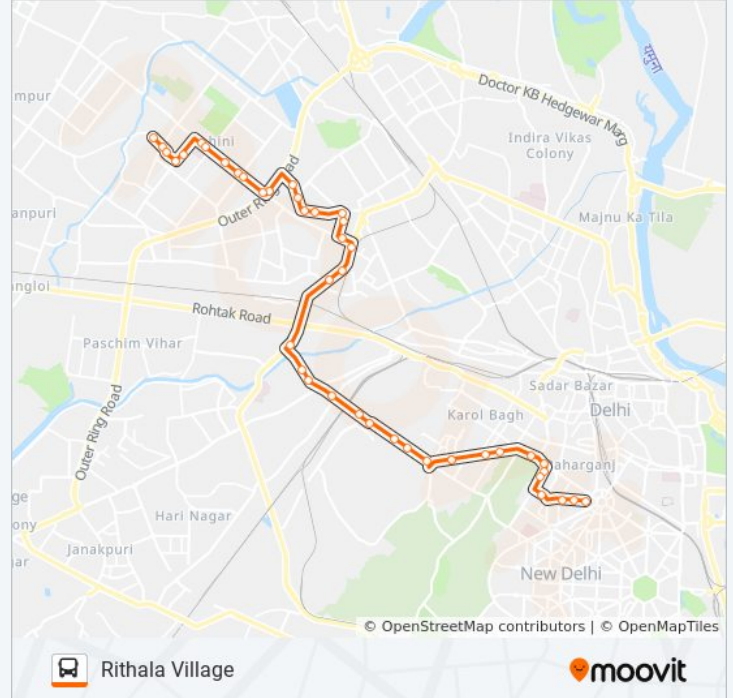

990CL bus Info

Direction: Rithala Village

Stops: 43

Trip Duration: 54 min

Line Summary:

Netaji Subhas Place/Wazirpur Depot

Wazirpur Dtc Depot / Netaji Subhash Palace

Guru Govind Singh College

Sai Baba Chowk Rohini Sec 7

Sai Baba Chowk Rohini

Rohini Sec 7 And 8

Rohini West Metro Station

Rohini Depot 1 Sec 6 (Ambedkar Hospital)

Chhoturam Park Rohini Sec 5

Rithala Crossing (Rohini Sec 6 Crossing)

B-5 Rohini Som Bazar

Rithala School

Rithala Village

Direction: Shivaji Stadium Terminal

49 stops

[VIEW LINE SCHEDULE](#)

Rithala Village

Rithala School

B-5 Rohini Som Bazar