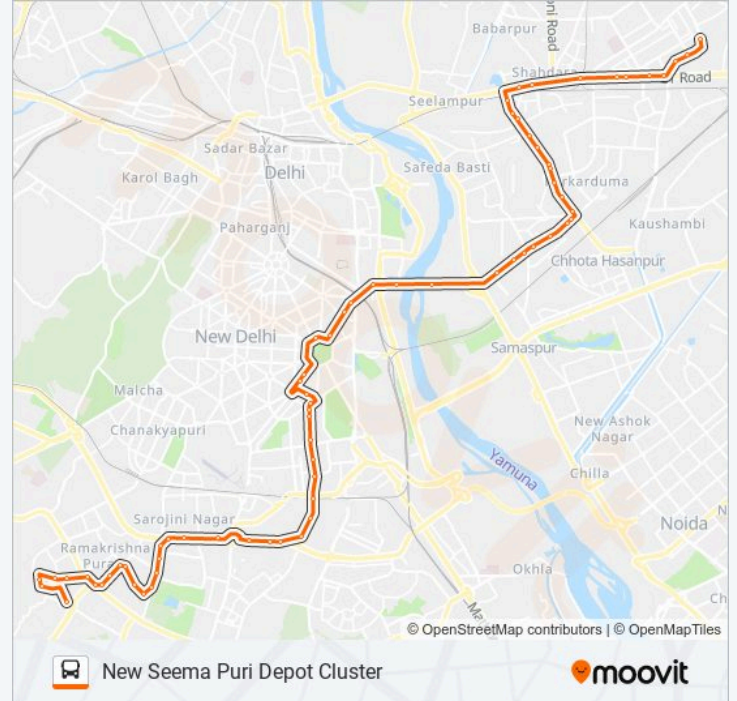

Rk Puram Sec-3

Rk Khanna Tennis Stadium

R K Puram Sec-2

Mohammadpur Village

Bhikaji Cama Place

Africa Avenue

Nauroji Nagar

SJ Hospital

Aiims Ring Road

South Extension

South Extension

Pt College Kotla

Defence Colony

Sewa Nagar Flyover

J L Nehru Stadium

Pragati Vihar

Dayal Singh College

Bharti Nagar

Sujan Singh Park

Sujan Singh Park

Humayun Road / Khan Market

Humayun Road Khan Mkt Metro Stn

Shahjahan Road Upsc

Baroda House

Patiala House

Supreme Court

Tilak Bridge

ITO

Delhi Secretariat

Rainy Well

Laxmi Nagar Metro Station

Shakarpur