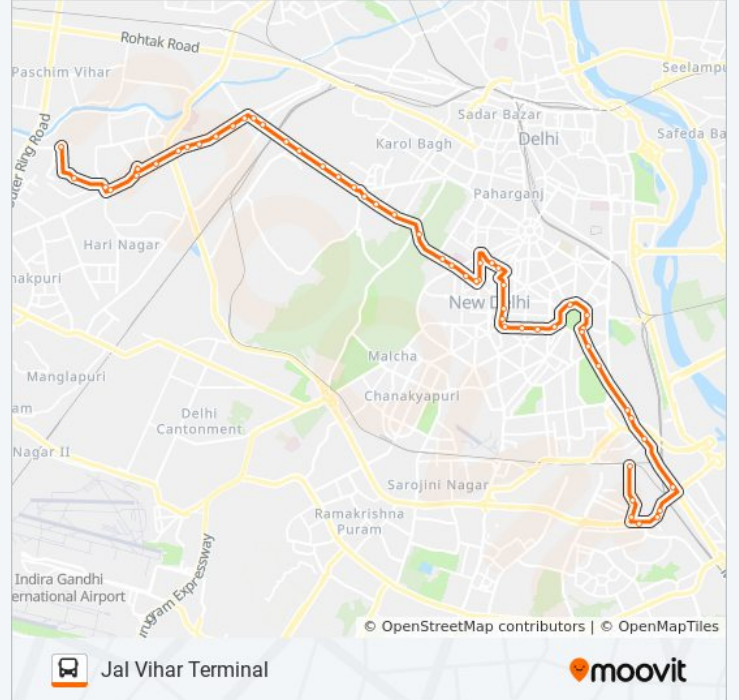

Police Station Nizamuddin (Dargah)

Nizamuddin Extension

Bhogal

Ashram (Hari Nagar)

Nehru Nagar

Sri Niwasपुरी (P.G.D.A.V.College) Lajpat Nagar

Lajpat Nagar Ring Road

Lajpat Nagar

Delhi Jal Board Lajpat Nagar

Jal Vihar Terminal

Direction: Khayala Colony Terminal

49 stops

[VIEW LINE SCHEDULE](#)

Jal Vihar Terminal
Delhi Jal Board Lajpat Nagar
Lajpat Nagar Ring Road
PG DAV College / Sri Niwasपुरी
Nehru Nagar
Ashram (Hari Nagar)
Bhogal (Jungपुरा)
Nizamuddin Extension
Police Station Nizamuddin (Dargah)
Amir Khusro Park / Oberoi Hotel
Golf Club / Sunder Nagar
Bapa Nagar
Jaipur House
Akbar Road
Vigyan Bhawan
Nirman Bhawan
Udyog Bhawan
Udyog Bhawan
Rail Bhawan Metro Station / Krishi Bhawan
Red Cross Road
Aakashwani Bhawan (Imtiyaz Ali Road)
Gurudwara Rakab Ganj Road
Kendriya Terminal / Gurudwara Rakab Gunj
Talkatora Road
RML Hospital
Talkatora Stadium
Upper Ridge Road
New Rajinder Nagar Post Office
Shankar Road