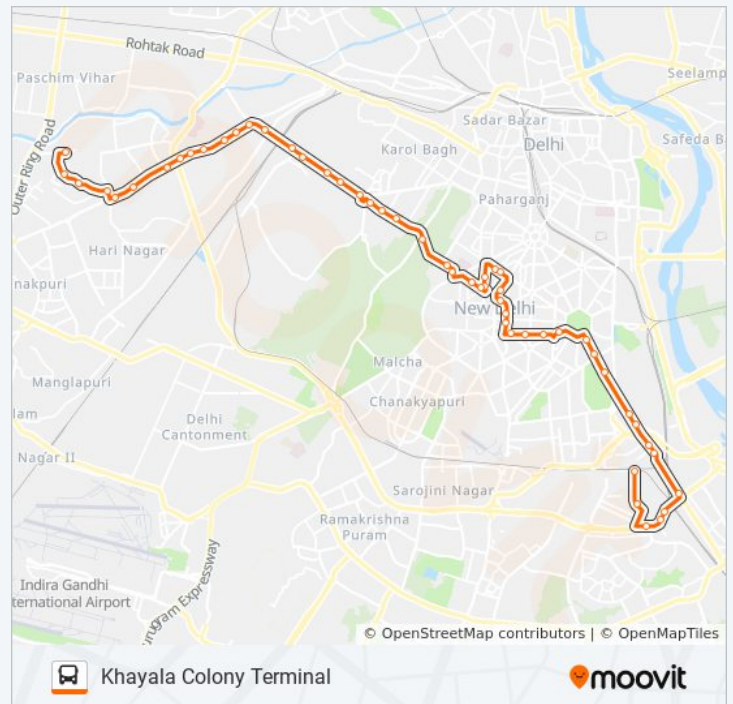

410CL bus Info

Direction: Khayala Colony Terminal

Stops: 49

Trip Duration: 71 min

Line Summary:

Rajender Nagar

East Patel Nagar

South Patel Nagar (Metro Station)