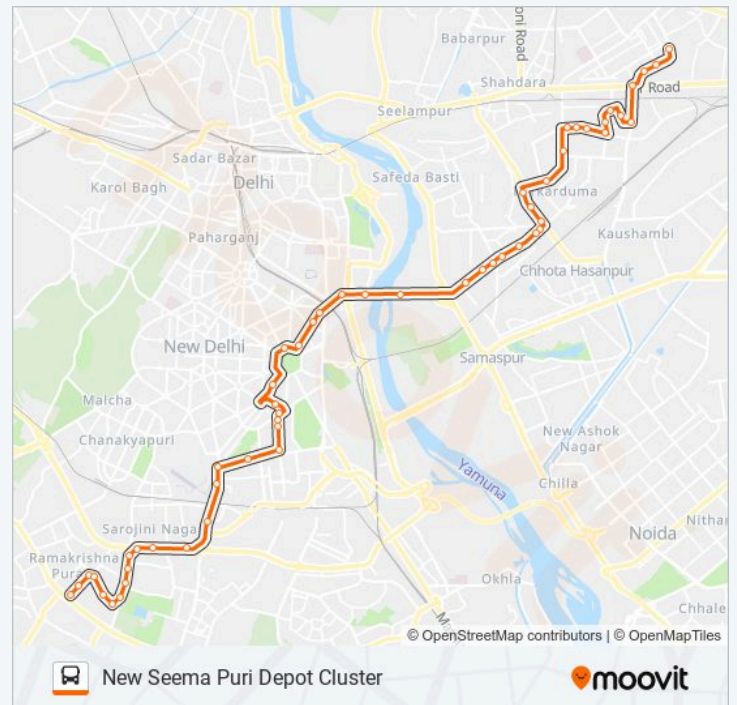

Use the Moovit App to find the closest 336A bus station near you and find out when is the next 336A bus arriving.

Direction: Munirka Village (T)

56 stops

[VIEW LINE SCHEDULE](#)

Dilshad Garden Depot Cluster
Saiyyad Nagar Dilshad Garden
Old Seema Puri
Jandk Pocket Dilshad Garden
Shahdara Border Seemapuri Road
Surya Nagar
Vivek Vihar Girls School
Vivek Vihar ITI
Vivek Vihar Terminal
Vivekanand Mahila College
Esi Hospital
Ps Vivek Vihar
Satyam Enclave / Jhilmil Dda Flats
Suraj Mal Vihar
Karkardooma Court
Jagatpuria Block
Jagatpuri F-Block
Karkardooma Crossing
New Rajdhani Enclave
Preet Vihar
Nirman Vihar

Humayun Road / Khan Market

Shahjahan Road Upsc

Baroda House

Patiala House

Supreme Court

336A bus Time Schedule

New Seema Puri Depot Cluster Route Timetable:

Sunday	05:05 - 22:00
Monday	05:05 - 22:00
Tuesday	05:05 - 22:00
Wednesday	05:05 - 22:00
Thursday	05:05 - 22:00
Friday	05:05 - 22:00
Saturday	05:05 - 22:00

336A bus Info

Direction: New Seema Puri Depot Cluster

Stops: 54

Trip Duration: 68 min

Line Summary:

Tilak Bridge

ITO

Delhi Secretariat