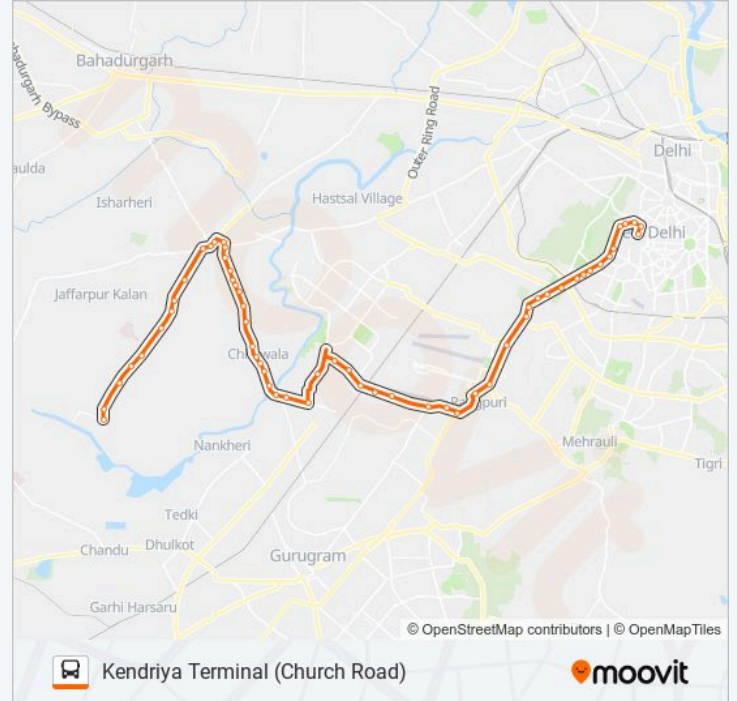

Chhawla School

Chhawla Village

Sumesh Vihar

Bsf Camp Chhawla

Bsf Campus Chhawla

Toll Tax Post

Bamnoli Power Station

Bamnoli More

Dhool Siras

Pochan Pur Village

Dwarka Sec 21 Crossing Bharthal Chowk

Bharthal under Pass

Dwarka Road

Puspanjali G Block

Samalkha Crossing

Uppal Hotel

Shiv Murti (Nh-8)

Rang Puri (Nh-8 Circle)

Mahipal Pur (Nh-8)

Shankar Vihar Nh-8

APS Colony/ Jharera Gaon

Air Force Hq / Subroto Park

Maharana Pratap Chowk

Rr Hospital

Dhaura Kuan

Officer Enclave S.P Marg

Bapu Dham

Railway Colony (Sardar Patel Marg)

Bhartiya Sadhu Samaj

Palika Kutumb

11 Murti

Talkatora Stadium