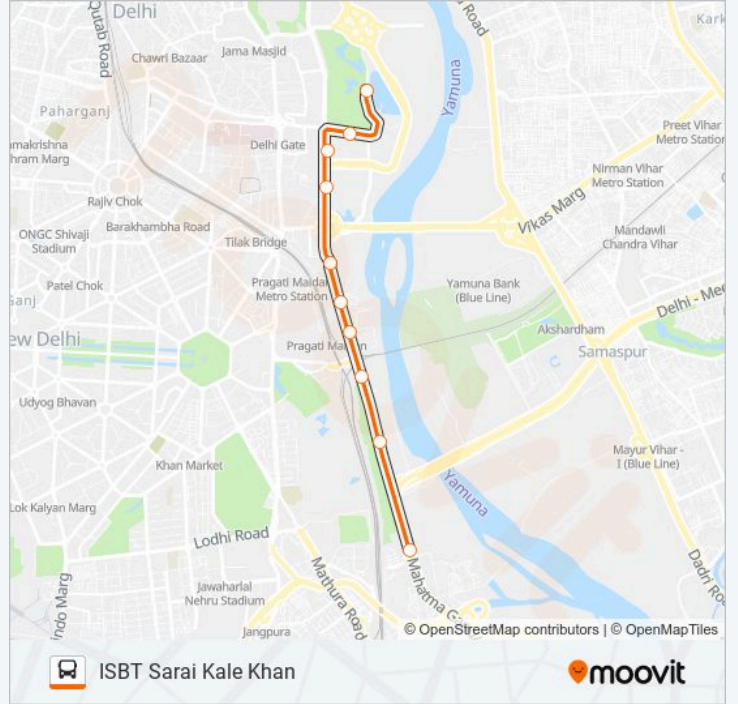

The 261LNKSTL bus line (ISBT Sarai Kale Khan) has 2 routes. For regular weekdays, their operation hours are:

(1) ISBT Sarai Kale Khan: 05:36 - 08:26(2) Rajghat Depot: 05:12 - 18:21

Use the Moovit App to find the closest 261LNKSTL bus station near you and find out when is the next 261LNKSTL bus arriving.

Direction: ISBT Sarai Kale Khan

10 stops

[VIEW LINE SCHEDULE](#)

Rajghat Depot
Rajghat Gandhi Darshan
Gandhi Darshan
Indira Gandhi Stadium
IP Power House (Ito Ring Road)
Indraprastha Depot
Pragati Power Station
Railway Road Bridge
Nizamuddin Road Bridge
ISBT Sarai Kale Khan

261LNKSTL bus Time Schedule

ISBT Sarai Kale Khan Route Timetable:

Sunday	05:36 - 08:26
Monday	05:36 - 08:26
Tuesday	05:36 - 08:26
Wednesday	05:36 - 08:26
Thursday	05:36 - 08:26
Friday	05:36 - 08:26
Saturday	05:36 - 08:26

261LNKSTL bus Info**Direction:** ISBT Sarai Kale Khan**Stops:** 10**Trip Duration:** 15 min**Line Summary:**

Direction: Rajghat Depot

10 stops

[VIEW LINE SCHEDULE](#)

- Sarai Kale Khan ISBT
- IP Park / Nizamuddin Road Bridge East
- Nizamuddin Road Bridge
- Railway Road Bridge
- Pragati Power Station
- Indraprastha Depot
- IP Power House (Ito Ring Road)
- Ig Stadium
- Dtc Rajghat Depot
- Rajghat Depot