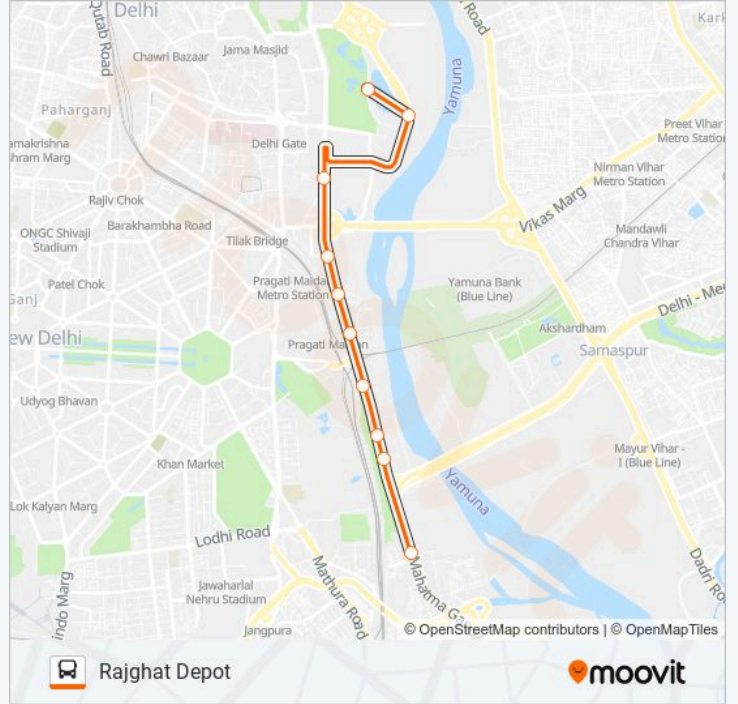

The 261LNKSTL bus line (ISBT Sarai Kale Khan) has 2 routes. For regular weekdays, their operation hours are:

(1) ISBT Sarai Kale Khan: 05:36 - 08:26(2) Rajghat Depot: 05:12 - 18:21

Use the Moovit App to find the closest 261LNKSTL bus station near you and find out when is the next 261LNKSTL bus arriving.

Direction: ISBT Sarai Kale Khan

10 stops

[VIEW LINE SCHEDULE](#)

Rajghat Depot
Rajghat Gandhi Darshan
Gandhi Darshan
Indira Gandhi Stadium
IP Power House (Ito Ring Road)
Indraprastha Depot
Pragati Power Station
Railway Road Bridge
Nizamuddin Road Bridge
ISBT Sarai Kale Khan

261LNKSTL bus Info**Direction:** ISBT Sarai Kale Khan**Stops:** 10**Trip Duration:** 15 min**Line Summary:**

Direction: Rajghat Depot

10 stops

[VIEW LINE SCHEDULE](#)

- Sarai Kale Khan ISBT
- IP Park / Nizamuddin Road Bridge East
- Nizamuddin Road Bridge
- Railway Road Bridge
- Pragati Power Station
- Indraprastha Depot
- IP Power House (Ito Ring Road)
- Ig Stadium
- Dtc Rajghat Depot
- Rajghat Depot

261LNKSTL bus Info

Direction: Rajghat Depot

Stops: 10

Trip Duration: 17 min

Line Summary:

261LNKSTL bus time schedules and route maps are available in an offline PDF at moovitapp.com. Use the Moovit App to see live bus times, train schedule or subway schedule, and step-by-step directions for all public transit in New Delhi.