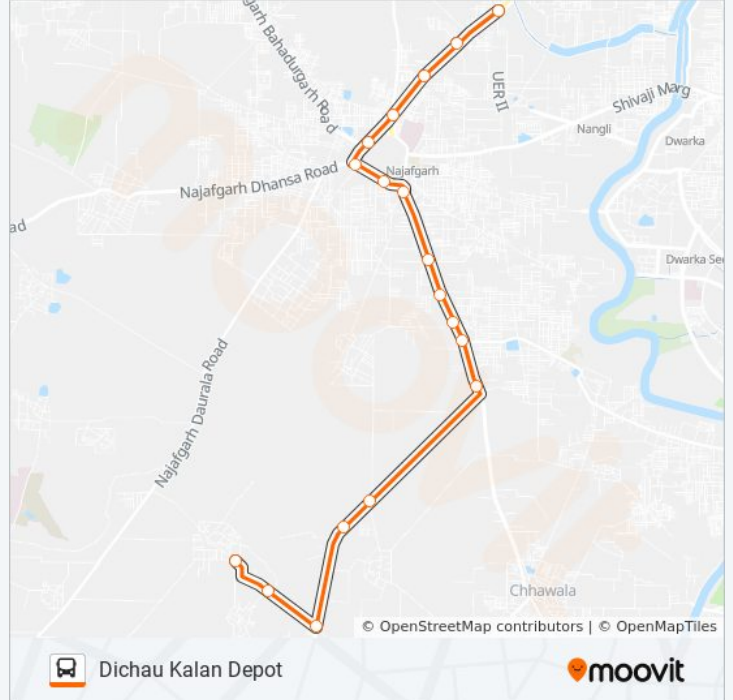

The 719STL bus line (Dichau Kalan Depot) has 2 routes. For regular weekdays, their operation hours are:

(1) Dichau Kalan Depot: 21:07 - 22:52(2) Pandwala Kalan (T): 05:33 - 07:03

Use the Moovit App to find the closest 719STL bus station near you and find out when is the next 719STL bus arriving.

Direction: Dichau Kalan Depot

18 stops

[VIEW LINE SCHEDULE](#)

Pandwala Kalan
Pandwala Khurd
Pandwala Crossing
Purani Basti Rewla Khanpur
Rewla Tajpur Crossing
Jhatikara Crossing
Goela Dairy Crossing
Deenpur Village
Durga Vihar
Bdo Office
Chhawla Stand Najafgarh
Police Station Najafgarh
Najafgarh Dhansa More
Jharoda Crossing
Dichau Chowk
Udaseen Ashram
Nirmal Vihar
Dichau Kalan Depot

719STL bus Info**Direction:** Dichau Kalan Depot**Stops:** 18**Trip Duration:** 21 min**Line Summary:**

Direction: Pandwala Kalan (T)

17 stops

[VIEW LINE SCHEDULE](#)

- Dichau Kalan Depot
- Nirmal Vihar
- Udaseen Ashram
- Dichau Chowk
- Health Centre
- Najafgarh Delhi Gate
- Chawla Stand Najafgarh
- Bdo Office
- Durga Vihar
- Deenpur Village
- Goela Dairy Crossing
- Jhatikra Crossing Pandwala Road
- Rewla Khanpur Crossing
- Purani Basti Rewla Khanpur
- Pandwala Crossing
- Pandwala Khurd
- Pandwala Kalan

719STL bus Info

Direction: Pandwala Kalan (T)

Stops: 17

Trip Duration: 23 min

Line Summary:

719STL bus time schedules and route maps are available in an offline PDF at moovitapp.com. Use the [Moovit App](#) to see live bus times, train schedule or subway schedule, and step-by-step directions for all public transit in New Delhi.