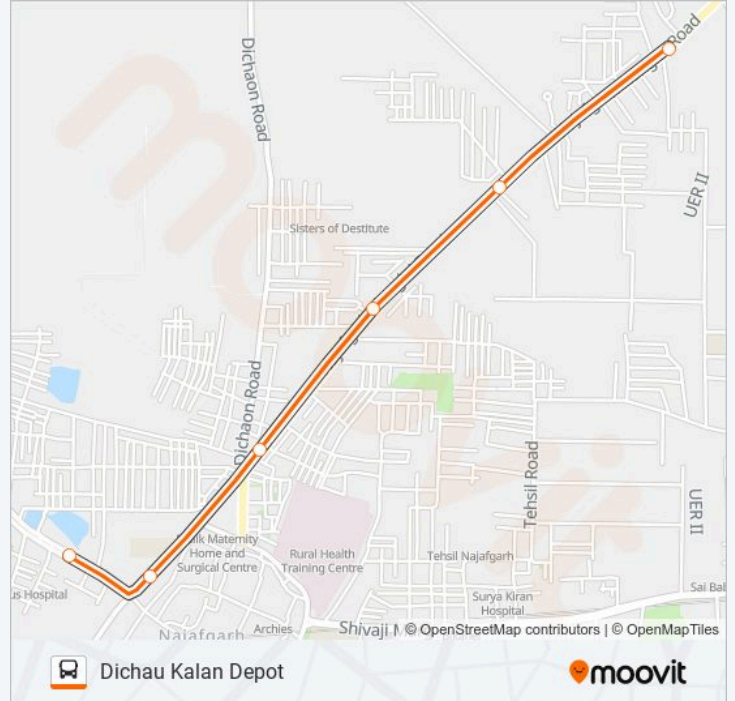

Use the Moovit App to find the closest 578LSTL bus station near you and find out when is the next 578LSTL bus arriving.

**Direction: Dichau Kalan Depot**

6 stops

[VIEW LINE SCHEDULE](#)

Najafgarh Terminal

Jharoda Crossing

Dichau Chowk

Udaseen Ashram

Nirmal Vihar

Dichau Kalan Depot

**578LSTL bus Time Schedule**

Dichau Kalan Depot Route Timetable:

Sunday	07:48 - 21:00
Monday	07:48 - 21:00
Tuesday	07:48 - 21:00
Wednesday	07:48 - 21:00
Thursday	07:48 - 21:00
Friday	07:48 - 21:00
Saturday	07:48 - 21:00

**578LSTL bus Info****Direction:** Dichau Kalan Depot**Stops:** 6**Trip Duration:** 8 min**Line Summary:**

### Direction: Najafgarh Terminal

10 stops

[VIEW LINE SCHEDULE](#)

- Dichau Kalan Depot
- Nirmal Vihar
- Udaseen Ashram
- Dichau Chowk
- Health Centre
- Najafgarh Delhi Gate
- Police Station Najafgarh
- Najafgarh Dhansa More
- Jharoda Crossing
- Najafgarh Terminal