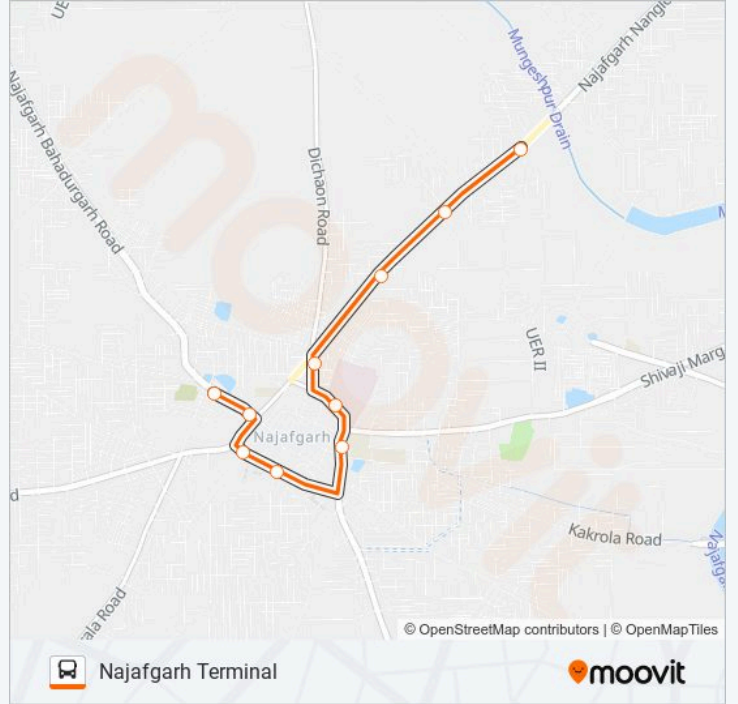

**578LSTL bus Info****Direction:** Dichau Kalan Depot**Stops:** 6**Trip Duration:** 8 min**Line Summary:**

### Direction: Najafgarh Terminal

10 stops

[VIEW LINE SCHEDULE](#)

- Dichau Kalan Depot
- Nirmal Vihar
- Udaseen Ashram
- Dichau Chowk
- Health Centre
- Najafgarh Delhi Gate
- Police Station Najafgarh
- Najafgarh Dhansa More
- Jharoda Crossing
- Najafgarh Terminal

### 578LSTL bus Time Schedule

Najafgarh Terminal Route Timetable:

Sunday	06:18 - 22:14
Monday	06:18 - 22:14
Tuesday	06:18 - 22:14
Wednesday	06:18 - 22:14
Thursday	06:18 - 22:14
Friday	06:18 - 22:14
Saturday	06:18 - 22:14

### 578LSTL bus Info

**Direction:** Najafgarh Terminal

**Stops:** 10

**Trip Duration:** 12 min

**Line Summary:**

578LSTL bus time schedules and route maps are available in an offline PDF at [moovitapp.com](https://moovitapp.com). Use the Moovit App to see live bus times, train schedule or subway schedule, and step-by-step directions for all public transit in New Delhi.