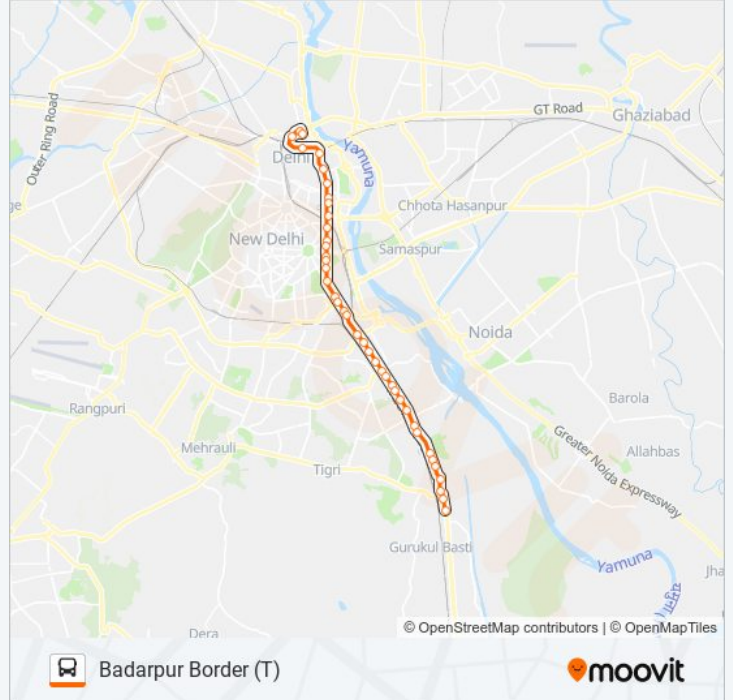

**405A bus Info**

**Direction:** Badarpur Border (T)

**Stops:** 40

**Trip Duration:** 56 min

**Line Summary:**

Ashram Chowk

Mata Mandir New Friends Colony

Ishwar Nagar

Haldiram

Ali Village

Onida Factory

Power House

Badarpur Village

Jaitpur Crossing

Badarpur Border (T)

**Direction: ISBT Kashmere Gate Terminal**

42 stops

[VIEW LINE SCHEDULE](#)

Badarpur Border (T)

Jaitpur Mor

Badarpur Village

Power House

Onida Factory

Ali Village

**405A bus Info**

**Direction:** ISBT Kashmere Gate Terminal

**Stops:** 42

**Trip Duration:** 59 min

**Line Summary:**

Okhla Tank

Crri

Sukhdev Vihar Depot