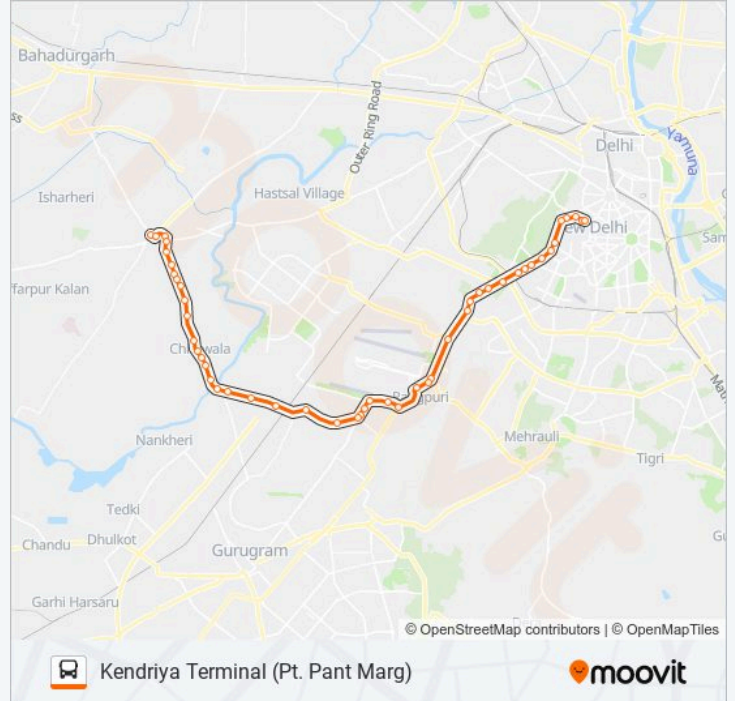

Bhartiya Sadhu Samaj

Palika Kutumb

11 Murti

Talkatora Stadium

Dr. RML Hospital

Talkatora Road

Gurudwara Rakab Gunj

Kendriya Terminal (Pt. Pant Marg)