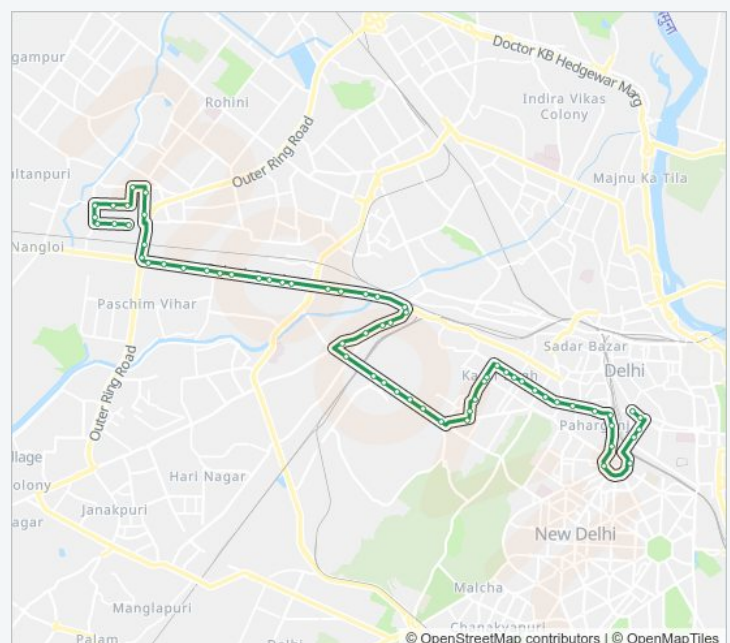

953 bus Time Schedule

Q Block Mangolpuri (T) Route Timetable:

Sunday	06:40 - 21:22
Monday	06:40 - 21:22
Tuesday	06:40 - 21:22
Wednesday	06:40 - 21:22
Thursday	06:40 - 21:22
Friday	06:40 - 21:22
Saturday	06:40 - 21:22

953 bus Info

Direction: Q Block Mangolpuri (T)

Stops: 62

Trip Duration: 72 min

Line Summary:

Q Block Mangolpuri (T)

Rajendra Place

East Patel Nagar