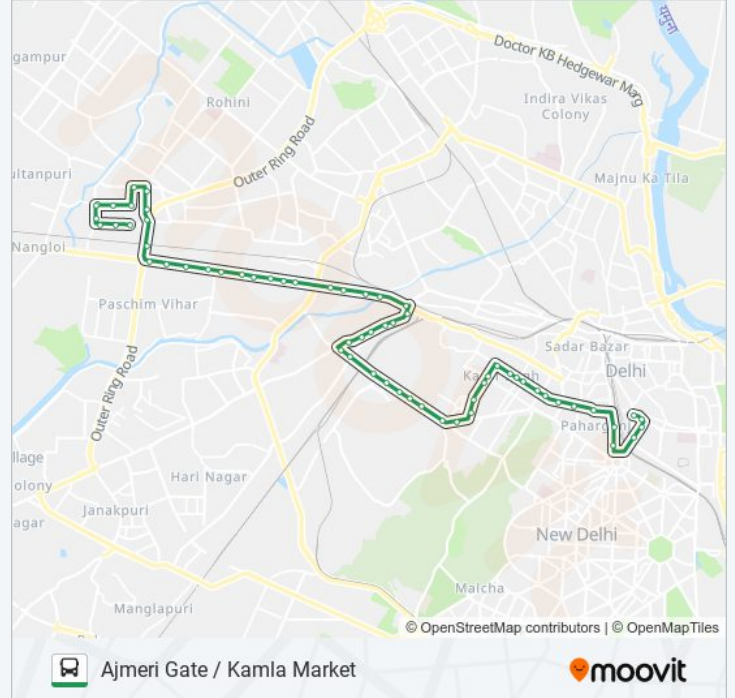

Use the Moovit App to find the closest 953 bus station near you and find out when is the next 953 bus arriving.

Direction: Ajmeri Gate / Kamla Market

62 stops

[VIEW LINE SCHEDULE](#)

- Q Block Mangolpuri (T)
- B Block Mangolpuri
- Q Block Durbalnath Vatika
- T Block Mangolpur
- S Block Mangolpuri
- S Block Mangolpuri
- Chhat Park Mangolpuri
- C Block Mangolpuri
- Police Station Mangolpuri
- E Block Mangolpuri
- B Block Mangolpuri
- B Block Mangolpuri
- Peera Garhi Chowk Flyover
- Peera Garhi Chowk
- Paschim Vihar (Super Market)
- Multan Nagar
- Shiva Enclave / New Multan Nagar
- Ordinance Depot
- Madipur J.J.Colony
- Madipur Village
- Spm College
- Shivaji Park

953 bus Info

Direction: Ajmeri Gate / Kamla Market

Stops: 62

Trip Duration: 72 min

Line Summary:

Agarsen Hospital
Punjabi Bagh (T) Rohtak Road
Punjabi Bagh Power House
Rampura
Ram Pura (Ashok Park)
Zakhira (Rohtak Road)
Zakhira (Satguru Ram Singh Marg)
D.C.M.Chemical
Motinagar D.L.F.
Swatantra Bjarat Mills
Campa Cola
E.S.I.Dispensary / C.G.H.S.Dispensary
Moti Nagar Industrial Area
Moti Nagar Inustrial Area
Shadipur Depot
Shadipur Metro Station
Shadipur Colony
West Patel Nagar
Patel Nagar Metro Station
East Patel Nagar
Rajendra Place
Rs Satsang
Prasad Nagar
Kikar Wala Chowk
Kikar Wala Chowk
Khalsa College
Prahlad Market
Db Gupta Market
Db Gupta Market
Faiz Road
Karol Bagh Terminal
Jhandewalan
Paharganj Police Station

Paharganj Dispensary

New Delhi Railway Station Gate No.1

Marina Hotel

Shivaji Park

Vivekanand Marg / Minto Road

Ps Kamla Market

Ajmeri Gate / Kamla Market

Direction: Q Block Mangolpuri (T)

62 stops

[VIEW LINE SCHEDULE](#)

Ajmeri Gate / Kamla Market

Police Station Kamla Market

Vivekanand Marg / Minto Road

Shivaji Park

Super Bazar

Shivaji Stadium (T) Connaught Circle Road