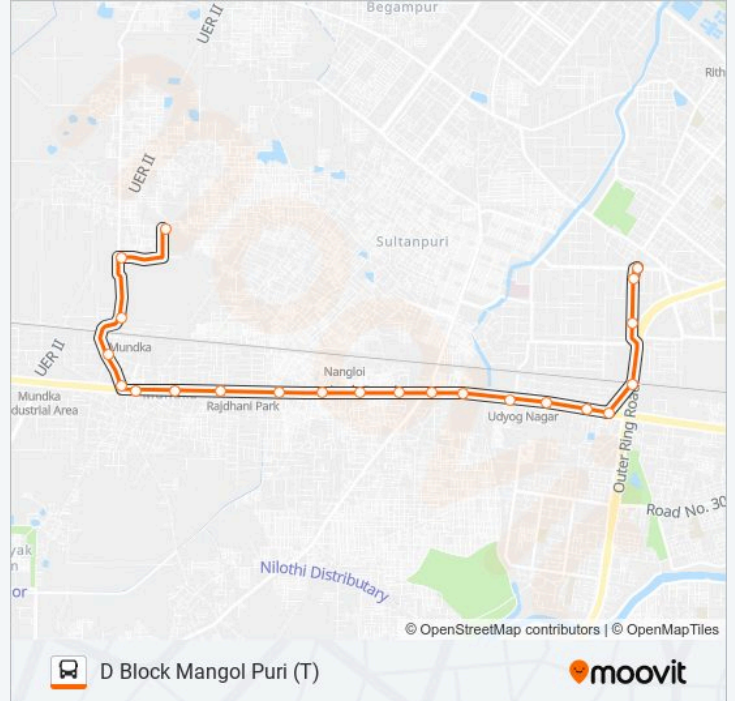

D Block Mangol Puri (T)

Direction: Rani Khera Depot 1

21 stops

[VIEW LINE SCHEDULE](#)

D Block Mangol Puri (T)

E Block Mangol Puri

B Block Mangol Puri

Peera Garhi Metro Station

Udyog Nagar

Inder Enclave

Jwala Puri / Nangloi Depot

Surajmal Stadium

Sultanpuri Crossing

Nangloi Metro Station

Nangloi Jj Colony Lokesh Cinema

Qamruddin Nagar Terminal

Rajdhani Park

Swarn Park

Mundka Village Crossing

Mundka Village Metro Station

Mundka School (Rani Khera Road)

Friends Enclave Mundka

953LSTL bus Time Schedule

Rani Khera Depot 1 Route Timetable:

Sunday	12:29 - 22:37
Monday	12:29 - 22:37
Tuesday	12:29 - 22:37
Wednesday	12:29 - 22:37
Thursday	12:29 - 22:37
Friday	12:29 - 22:37
Saturday	12:29 - 22:37

953LSTL bus Info

Direction: Rani Khera Depot 1

Stops: 21

Trip Duration: 24 min

Line Summary: