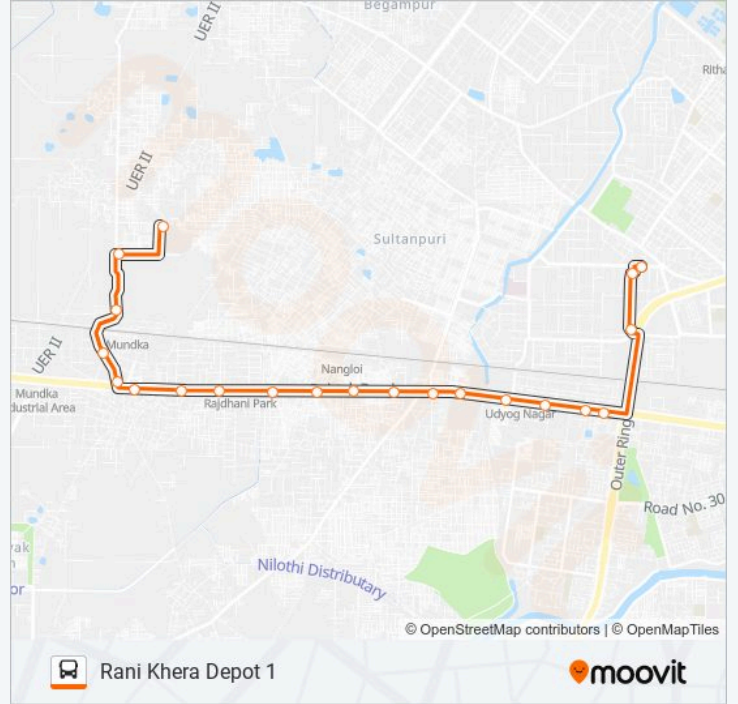

 **953LSTL****D Block Mangol Puri (T)**[Get The App](#)

The 953LSTL bus line (D Block Mangol Puri (T)) has 2 routes. For regular weekdays, their operation hours are:

(1) D Block Mangol Puri (T): 05:57 - 16:06 (2) Rani Khara Depot 1: 12:29 - 22:37

Use the Moovit App to find the closest 953LSTL bus station near you and find out when is the next 953LSTL bus arriving.

**Direction: D Block Mangol Puri (T)**

22 stops

[VIEW LINE SCHEDULE](#)

Rani Khara Depot 1  
Rani Khara Depot Crossing  
Mundka Railway Station  
Friends Enclave Mundka  
Mundka School (Rani Khara Road)  
Mundka Village (Metro Station)  
Mundka Village Crossing  
Swarn Park  
Rajdhani Park  
Qamruddin Nagar Terminal  
Nangloi Jj Colony Lokesh Cinema  
Nangloi Metro Station  
Sultan Puri Crossing/Nangloi  
Maha Raja Surajmal Stadium  
Jwala Puri / Nangloi Depot  
Inder Enclave  
Udyog Nagar  
Peera Garhi Metro Station  
Peeragarhi Chowk Flyover  
B Block Mangol Puri  
E Block Mangol Puri

### 953LSTL bus Time Schedule

Rani Khera Depot 1 Route Timetable:

Sunday	12:29 - 22:37
Monday	12:29 - 22:37
Tuesday	12:29 - 22:37
Wednesday	12:29 - 22:37
Thursday	12:29 - 22:37
Friday	12:29 - 22:37
Saturday	12:29 - 22:37

### 953LSTL bus Info

**Direction:** Rani Khera Depot 1

**Stops:** 21

**Trip Duration:** 24 min

**Line Summary:**

Mundka Railway Station

Rani Khera Depot Crossing

Rani Khera Depot 1