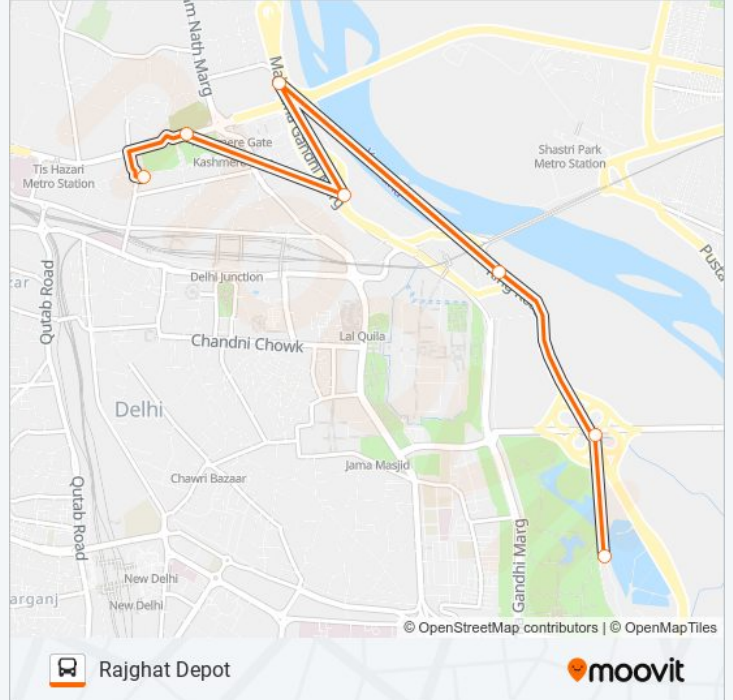

Use the Moovit App to find the closest 205LINKSTL bus station near you and find out when is the next 205LINKSTL bus arriving.

**Direction: Mori Gate Terminal**

7 stops

[VIEW LINE SCHEDULE](#)

Rajghat Depot

### Direction: Rajghat Depot

7 stops

[VIEW LINE SCHEDULE](#)

- Mori Gate Terminal
- ISBT Nityanand Marg
- Yamuna Bazaar
- ISBT Ring Road
- Vijay Ghat by Pass
- Geeta Colony Pul
- Rajghat Depot

### 205LINKSTL bus Time Schedule

Rajghat Depot Route Timetable:

Sunday	12:03 - 23:41
Monday	12:03 - 23:41
Tuesday	12:03 - 23:41
Wednesday	12:03 - 23:41
Thursday	12:03 - 23:41
Friday	12:03 - 23:41
Saturday	12:03 - 23:41

### 205LINKSTL bus Info

**Direction:** Rajghat Depot

**Stops:** 7

**Trip Duration:** 12 min

**Line Summary:**

205LINKSTL bus time schedules and route maps are available in an offline PDF at [moovitapp.com](https://moovitapp.com). Use the [Moovit App](#) to see live bus times, train schedule or subway schedule, and step-by-step directions for all public transit in New Delhi.