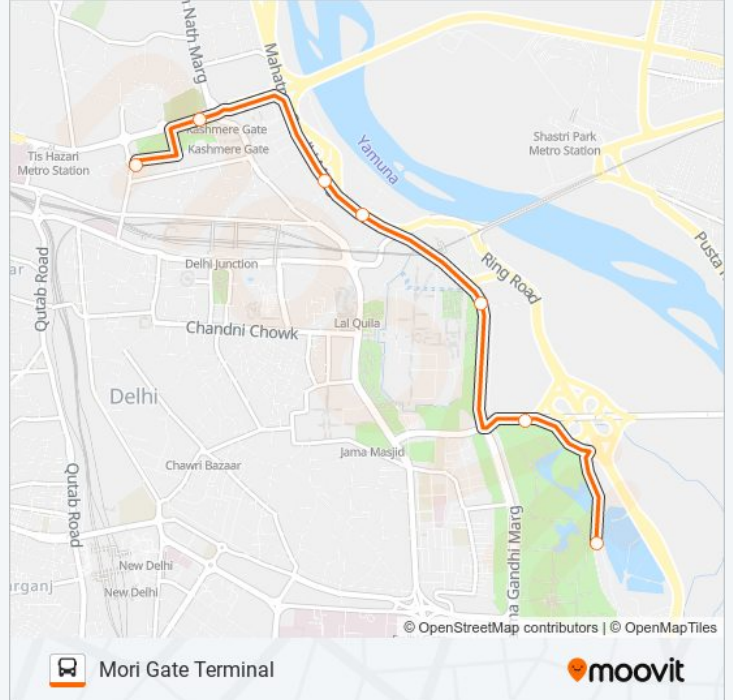

Use the Moovit App to find the closest 205LINKSTL bus station near you and find out when is the next 205LINKSTL bus arriving.

**Direction: Mori Gate Terminal**

7 stops

[VIEW LINE SCHEDULE](#)

Rajghat Depot

Shanti Van Crossing

Vijay Ghat

Hanuman Mandir / Yamuna Bazar

Ggs Indraprastha University Kashmere Gate

ISBT Nityanand Marg

Mori Gate Terminal

**205LINKSTL bus Time Schedule**

Mori Gate Terminal Route Timetable:

Sunday	05:10 - 23:45
Monday	05:10 - 23:45
Tuesday	05:10 - 23:45
Wednesday	05:10 - 23:45
Thursday	05:10 - 23:45
Friday	05:10 - 23:45
Saturday	05:10 - 23:45

**205LINKSTL bus Info****Direction:** Mori Gate Terminal**Stops:** 7**Trip Duration:** 11 min**Line Summary:**

### Direction: Rajghat Depot

7 stops

[VIEW LINE SCHEDULE](#)

- Mori Gate Terminal
- ISBT Nityanand Marg
- Yamuna Bazaar
- ISBT Ring Road
- Vijay Ghat by Pass
- Geeta Colony Pul
- Rajghat Depot