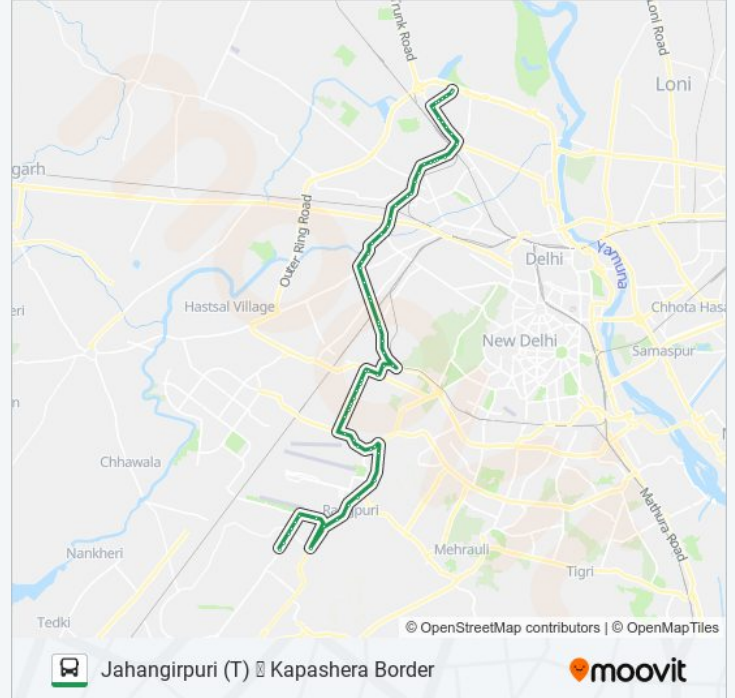

Telephone Exchange Shakurpur

Britannia

Shakurpur Village / Shiv Mandir

Punjabi Bagh

East Punjabi Bagh

Punjabi Bagh Terminal

Punjabi Bagh Club

Esi Hospital

Rajdhani College / Raja Garden

Raja Garden (Ring Road)

Rajouri Garden Market

Maya Puri Crossing Ring Road

Mayapuri Chowk

Naraina Vihar

Naraina Vihar

Naraina Vihar

Naraina Village

C.O.D. Ring Road

Barar Square

Barar Square

Base Hospital

Thimaya Park

Kirby Place

Kibri Place

Police Sadar Bazar

Police Station Sadar Bazar

Sadar Bazar

Geeta Ashram Sadar Bazar

Base Hospital

Kendriya Vidhyalaya

Blood Bank

More Lines

Arf Palam