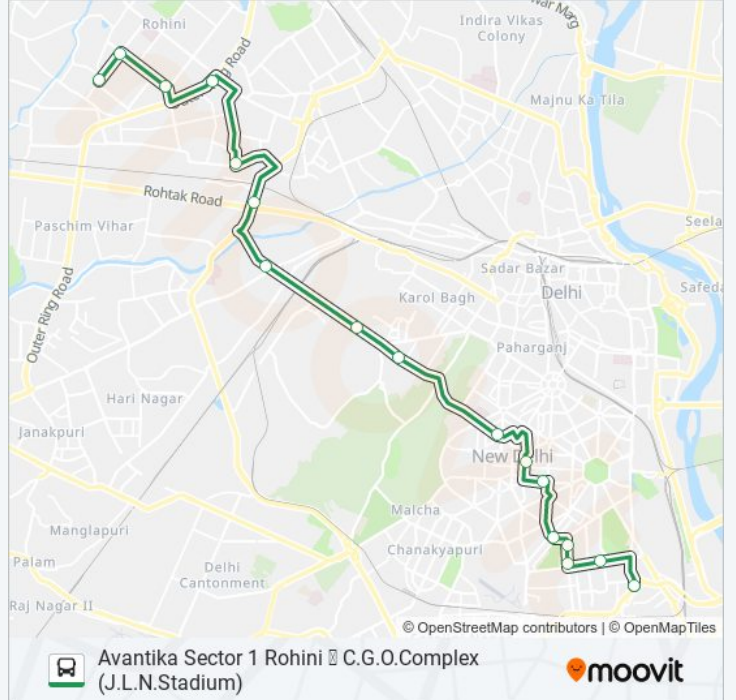

EXP-970 bus time schedules and route maps are available in an offline PDF at moovitapp.com. Use the [Moovit App](#) to see live bus times, train schedule or subway schedule, and step-by-step directions for all public transit in New Delhi.

[About Moovit](#) • [MaaS Solutions](#) • [Supported Countries](#) • [Mooviter Community](#)

© 2024 Moovit - All Rights Reserved

Check Live Arrival Times