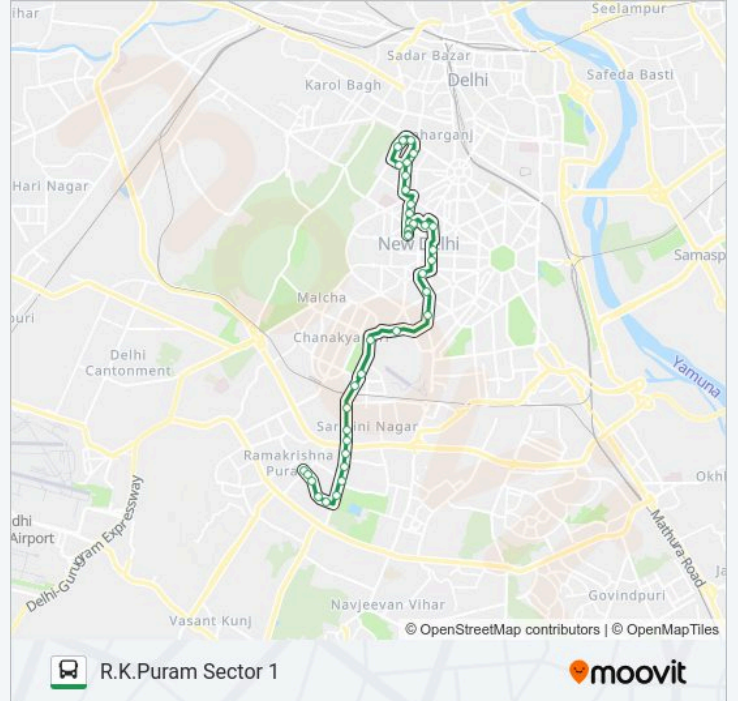

 **610B**

R.K.Puram Sector 1

Get The App

The 610B bus line R.K.Puram Sector 1 has one route. For regular weekdays, their operation hours are:

(1) R.K.Puram Sector 1: 08:15 - 09:15

Use the Moovit App to find the closest 610B bus station near you and find out when is the next 610B bus arriving.

610B bus Time Schedule

R.K.Puram Sector 1 Route Timetable:

Sunday	08:15 - 09:15
Monday	08:15 - 09:15
Tuesday	08:15 - 09:15
Wednesday	08:15 - 09:15
Thursday	08:15 - 09:15
Friday	08:15 - 09:15
Saturday	08:15 - 09:15

610B bus Info

Direction: R.K.Puram Sector 1

Stops: 39

Trip Duration: 44 min

Line Summary:

Krishan Menon Marg

Police Station Tuglak Road

Race Course

R.K. Puram Sector 2

R.K. Khanna Tennis Stadium

R K Puram Sec-3

R K Puram Sector 3

R.K. Puram Sector 4

R.K.Puram Sector-1 & 4

R.K.Puram Sector 1

610B bus time schedules and route maps are available in an offline PDF at moovitapp.com. Use the Moovit App to see live bus times, train schedule or subway schedule, and step-by-step directions for all public transit in New Delhi.