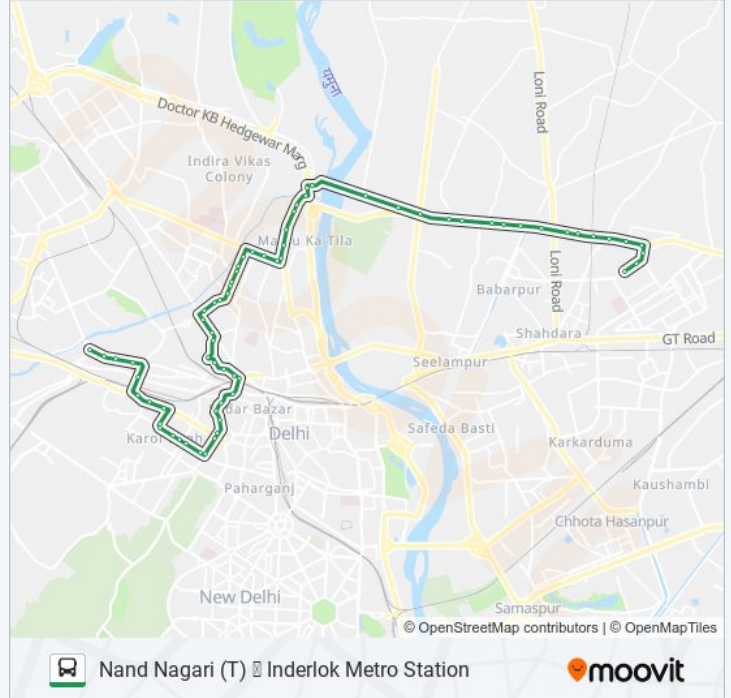

Azad Market

Ice Factory

Ice Factory (Roshanara Road)

Roshnara Road

Roshanara Plaza

Roshnara Bagh

Clock Tower

Ghanta Ghar G. T.Karnal Road

Shakti Nagar (G. T.Road)

Kamla Nagar

Kamla Nagar/ Roop Nagar

Banglow Road / Police Station Roop Nagar

Maurice Nagar II

Daulatram College

Sri Ram College

Patel Chest

Patel Chest

Khalsa College

I.S.House (International Student Hostel)

Vishwa Vidyalaya Metro Station

Mall Road

Mall Road (Chaudhary Fateh Singh Marg)

Banarsi Das Estate Timarpur

Timarpur

Balak Ram Hospital

Police Station Timarpur

Nehru Vihar Xing

Wazirabad Crossing (G. T.Road)

Wazirabad Crossing

Gurudwara Nanaksar

Rajeev Nagar

Khajuri

Bhajanpura