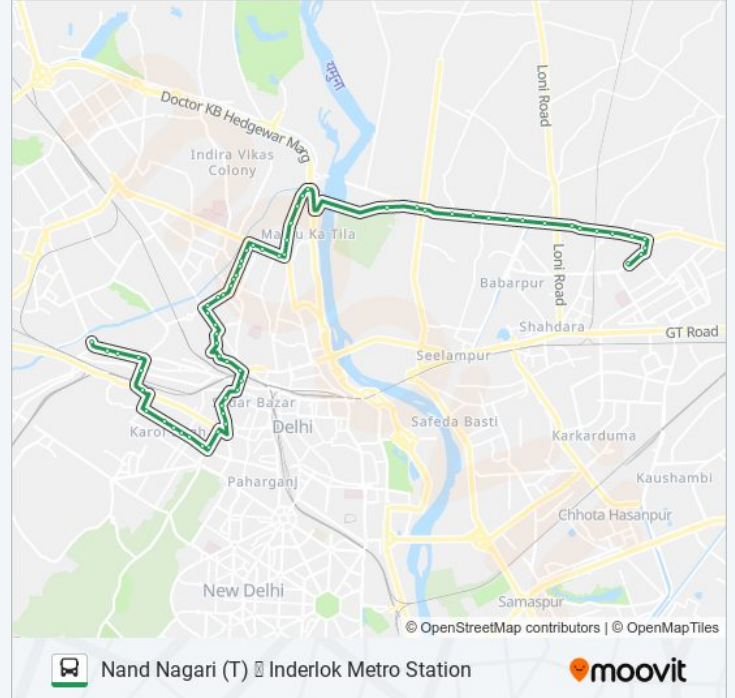

229 bus Info

Direction: Inderlok Metro Station

Stops: 63

Trip Duration: 63 min

Line Summary:

Timarpur

Banarsi Das Estate Timarpur

Mall Road

Idgah Road

Guru Govind Singh Crossing (Faiz Road)

Faiz Road

Faiz Road

Db Gupta Market

Thana D.B. Gupta Road

Prahlad Market

Khalsa College

Anand Parbat (T)

Sarai Rohila

Sarai Rohilla Flyover

Shastri Nagar Metro Station

Shastri Nagar E Block

Shastri Nagar Shiv Mandir

Inderlok Metro Station

Direction: Nand Nagari (T)