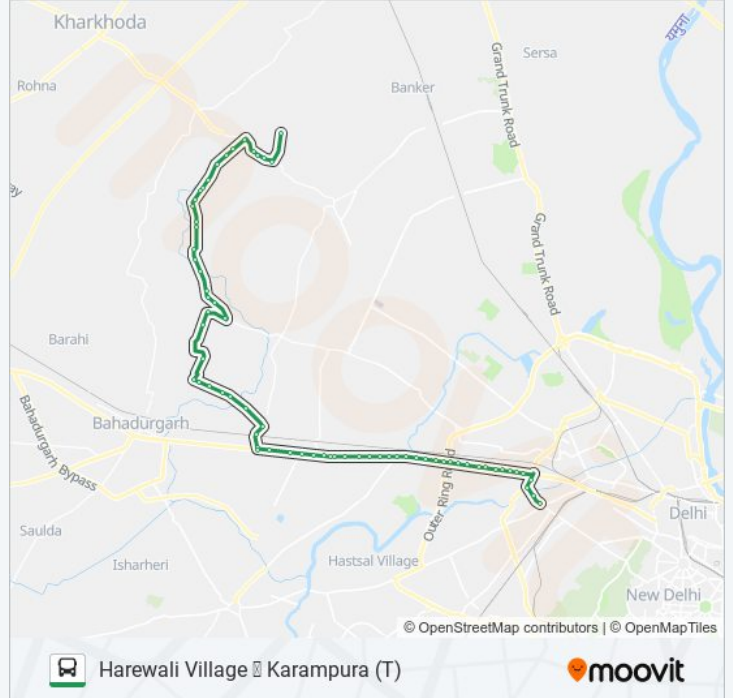

Punjab Khor

Balaji Enclave

Tatesar Gurukul

Tatesar Village

Jaunti Village

Jonti Crossing

Jaunti Village More

Jounti Shivalya

Jonti Enclave

Garhi Randhala Village

Nizampur Village

Nizampur

Vanasthali Public School

Sh.Agrasan Blind & Old Age Home

Sawda Village

Sawda Ghevra Village

Ghevra Village

F.C.I.Ghevra

Ghevra More

Ghevra Crossing

Hiran Kudna Crossing

Mile Stone / Shiv Shankar Dharam Kanta

Mundka Industrial Area

Mundka School

Mundka Village Metro Station

Mundka Village

Mundka Village Crossing

Swarn Park

Rajdhani Park

Quamruddin Nagar (T)

Nangloi Jj Colony Lokesh Cinema

Nangloi Metro Station

Sultanpuri Crossing