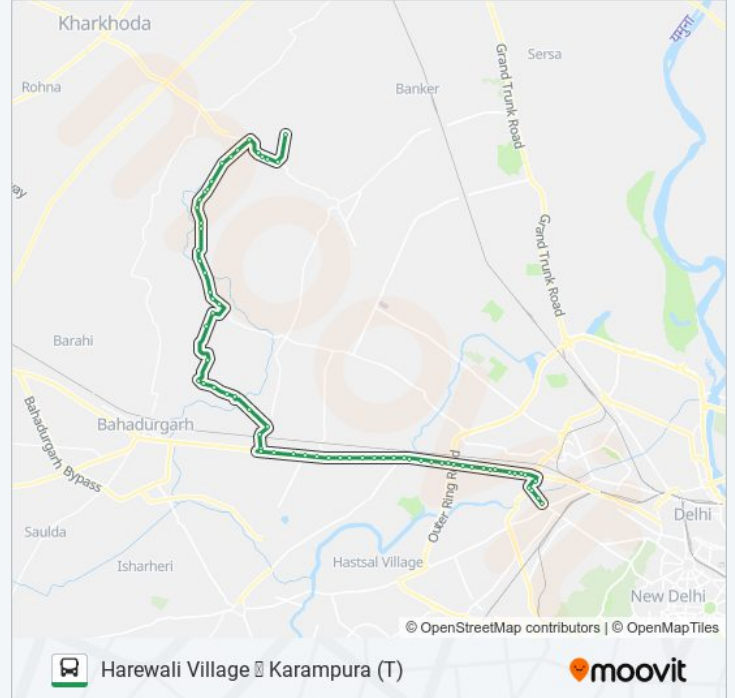

Nangloi J.J.Colony / Lokesh Cinema

Quamruddin Nagar (T)

Rajdhani Park

Swarn Park

Mundka Village Crossing

Mundka Village Metro Station

Mundka School

Mundka Industrial Area

Mile Stone / Shiv Shankar Dharam Kanta

Hiran Kudna Crossing

Ghevra Crossing

Ghevra More

F.C.I.Ghevra

Ghevra Village

Savda Jj Colony

Sawda Village

Sh.Agrasan Blind & Old Age Home

Vanasthali Public School

Nizampur

Nizampur Village

Garhi Randhala Village

Jonti Enclave

Jounti Shivalya

Jaunti Village

Tatesar Village

Tatesar Gurukul

Balaji Enclave

Punjab Khor

Punjab Khor Village

Divya Dham Ashram Jat Khor

Jat Khor Crossing

Qutub Garh Enclave

Qutub Garh Village (T)