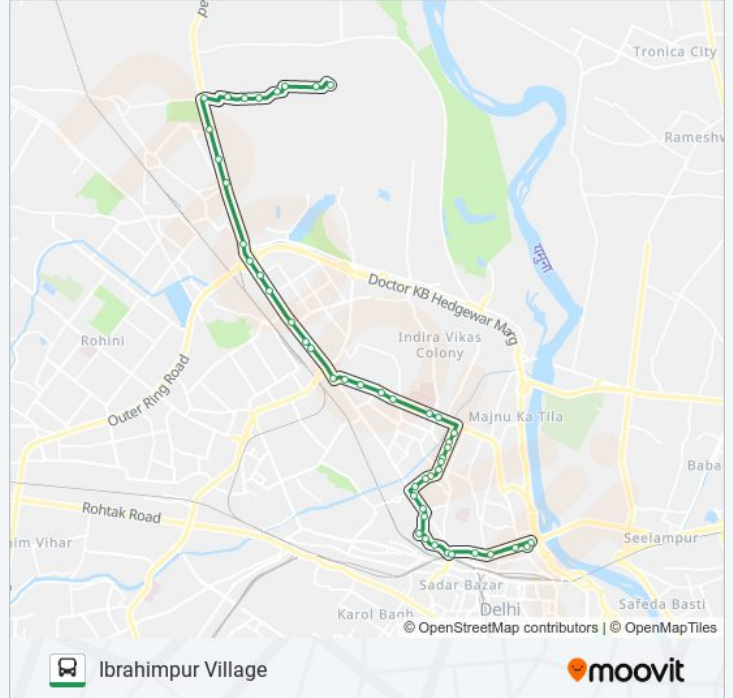

## Ibrahimpur Village

Get The App

The 134 bus line (Ibrahimpur Village) has 2 routes. For regular weekdays, their operation hours are:  
 (1) Ibrahimpur Village: 07:05 - 20:00(2) Kashmere Gate I.S.B.T. (T): 05:50 - 18:30  
 Use the Moovit App to find the closest 134 bus station near you and find out when is the next 134 bus arriving.

### Direction: Ibrahimpur Village

47 stops

[VIEW LINE SCHEDULE](#)

- Kashmere Gate I.S.B.T (T)
- I.S.B.T.Kashmere Gate
- I.S.B.T Nityanand Marg
- New Cluster Parent
- Saint Stephens Hospital
- Ice Factory
- Ice Factory (Roshanara Road)
- Roshnara Road
- Roshanara Plaza
- Roshnara Bagh
- Clock Tower
- Ghanta Ghar G. T.Karnal Road
- Shakti Nagar (G.T.Road)
- Kamla Nagar
- Kamla Nagar/ Roop Nagar
- Banglow Road / Police Station Roop Nagar
- Maurice Nagar II
- Daulatram College
- Sri Ram College
- Patel Chest
- Patel Chest
- Khalsa College

### 134 bus Info

**Direction:** Ibrahimpur Village

**Stops:** 47

**Trip Duration:** 63 min

**Line Summary:**

GTB Nagar  
 New Police Line  
 Alpana Cinema (Model Town Mtr Stn)  
 Model Town II  
 Model Town-3 Azadpur  
 Azadpur Metro Station  
 Azadpur (T)  
 New Sabzi Mandi  
 Adarsh Nagar / Bharola Village  
 Sarai Peepal Thala  
 Jahangirpuri Metro Station  
 GTK Depot  
 Mukarba Chowk  
 Sanjay Gandhi Transport Nagar  
 Libaspur G.T.Road  
 Swaroop Nagar G.T.Road  
 Gurudwara  
 Nangli Poona  
 Delhi Jal Board  
 Choona Factory  
 Kadipur Colony  
 Kadipur Village  
 Kushak Village  
 Natthupura Crossing  
 Ibrahimpur Village

**Direction: Kashmere Gate I.S.B.T. (T)**

48 stops

[VIEW LINE SCHEDULE](#)

Ibrahimpur Village  
 Natthupura Crossing  
 Kushak Village  
 Kadipur Village

**134 bus Time Schedule**

Kashmere Gate I.S.B.T. (T) Route Timetable: