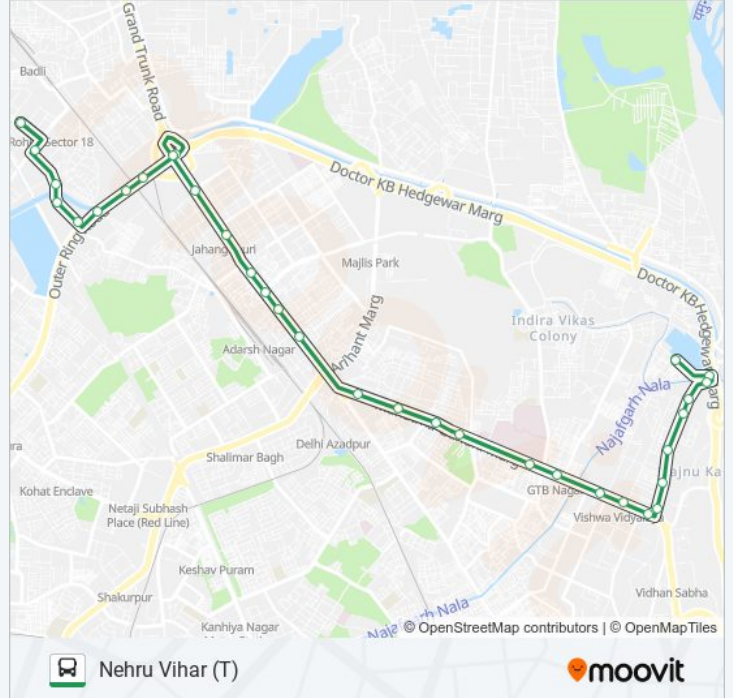

 145

Nehru Vihar (T)

Get The App

The 145 bus line (Nehru Vihar (T)) has 2 routes. For regular weekdays, their operation hours are:

(1) Nehru Vihar (T): 05:00 - 20:20 (2) Rohini Sector 18: 06:10 - 21:30

Use the Moovit App to find the closest 145 bus station near you and find out when is the next 145 bus arriving.

Direction: Nehru Vihar (T)

33 stops

[VIEW LINE SCHEDULE](#)

Rohini Sector 18
A Block Rohini Sector 18
Badli Village
Rohini Jail
Badli Jail Road Rohini Sector 18
Badli Crossing
Haiderpur Metro Station
Mukarba Chowk
Mukarba Chowk Flyover
Mukarba Chowk
GTK Depot
Jahangirpuri Metro Station
Mahindra Park
Sarai Pipal Thala
Adarsh Nagar / Bharola Village
New Sabzi Mandi
Azadpur Metro Station
Model Town-3 Azadpur
Model Town II
Alpana Cinema (Model Town Mtr Stn)
New Police Line
GTB Nagar

145 bus Info

Direction: Nehru Vihar (T)

Stops: 33

Trip Duration: 38 min

Line Summary:

I.S.House (International Student Hostel)

Vishwa Vidyalaya Metro Station

Mall Road

Direction: Rohini Sector 18

31 stops

[VIEW LINE SCHEDULE](#)

Nehru Vihar (T)

Wazirabad Crossing (G. T.Road)

Nehru Vihar Xing

Police Station Timarpur

Balak Ram Hospital