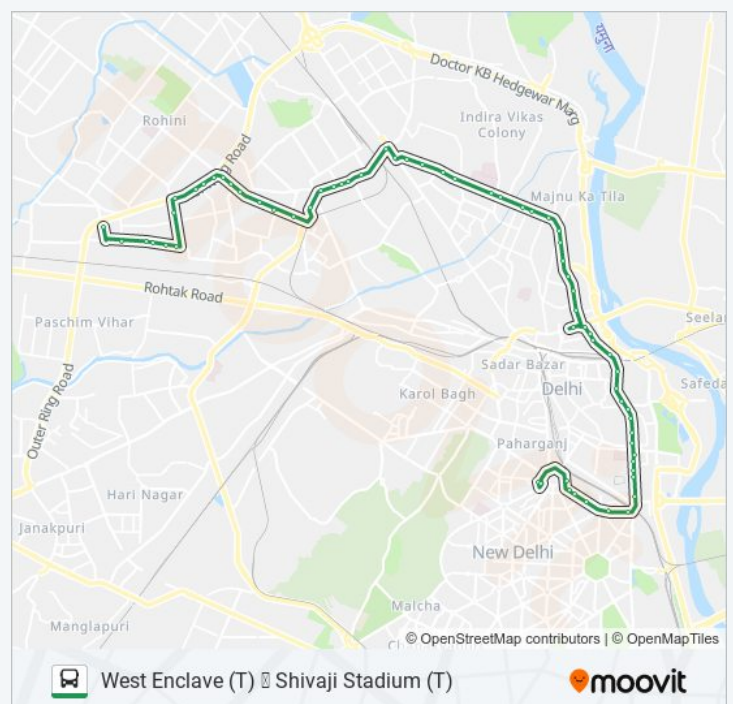

Sunday	07:45 - 19:40
Monday	07:45 - 19:40
Tuesday	07:45 - 19:40
Wednesday	07:45 - 19:40
Thursday	07:45 - 19:40
Friday	07:45 - 19:40
Saturday	07:45 - 19:40

164 bus Info

Direction: West Enclave (T)

Stops: 65

Trip Duration: 68 min

Line Summary:

Kashmere Gate Metro Station
I.S.B.T Nityanand Marg
Ludlow Castle
Civil Line Metro Station
IP College
Old Secretariat (Postal Account Office)
Vidhan Sabha Metro Station
Khyber Pass
Mall Road
Vishwa Vidyalaya Metro Station
I.S.House (International Student Hostel)
GTB Nagar
New Police Line
Alpana Cinema (Model Town Mtr Stn)
Model Town II
Model Town-3 Azadpur
Azadpur Metro Station
Azadpur (T)
Kewal Park
Shalimar Bagh
Ashok Vihar Crossing
Shalimar Bagh Richi Rich
Richi Rich
Prem Bari Pull
Subhash Place Wazirpur
Subhash Palace (Wazirpur Depot)
Pitampura N.D.Block
Kohat Enclave Metro Station
Vaishali Enclave / Kapil Vihar
J.D.Block Pitampura
Pitampurametro Stn (Madhuvanchowk)
Madhuban Chowk
Madhuban Chowk Outer Ring Road