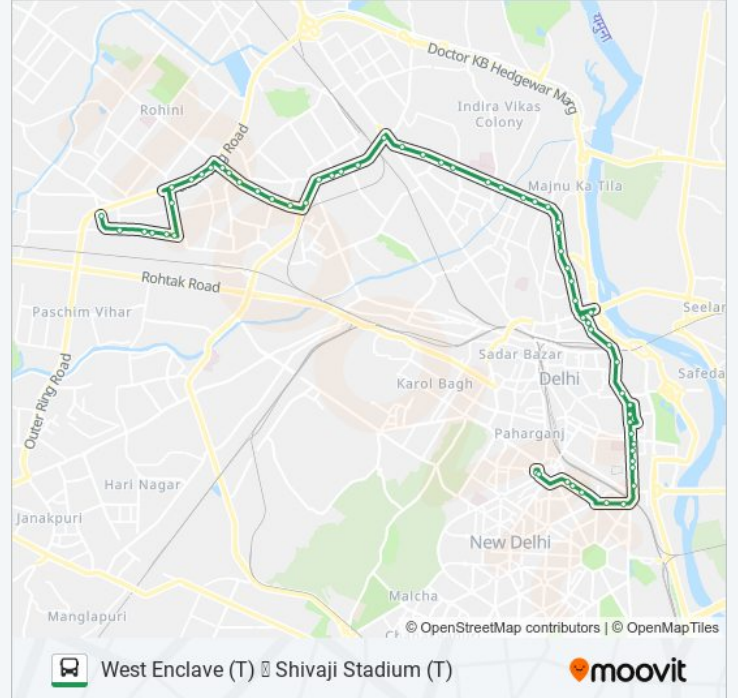

Ambedkar Stadium

Delhi Gate

Shaheed Park Bhagat Singh (T)

Express Building

I.T.O.Crossing Lala Ram Charan Aggarwal Chowk

Tilak Bridge

Mandi House

Modern School

Barakhamba Metro Station

Statesman House

Shivaji Stadium (T) Connaught Circle Road

Shivaji Stadium (T)

Direction: West Enclave (T)

65 stops

[VIEW LINE SCHEDULE](#)

Shivaji Stadium (T)