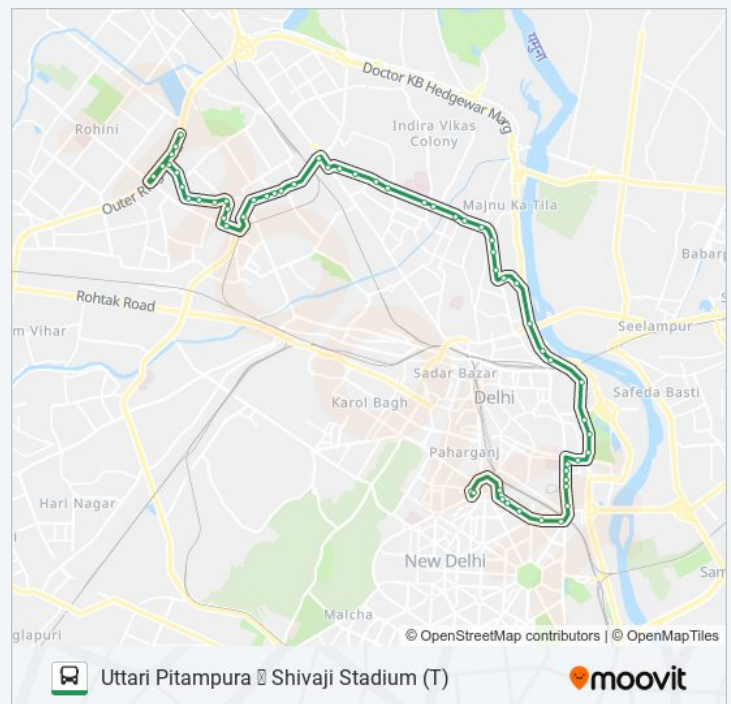

Trip Duration: 62 min

Line Summary:

Khyber Pass

Mall Road

Vishwa Vidyalaya Metro Station

I.S.House (International Student Hostel)

GTB Nagar

New Police Line