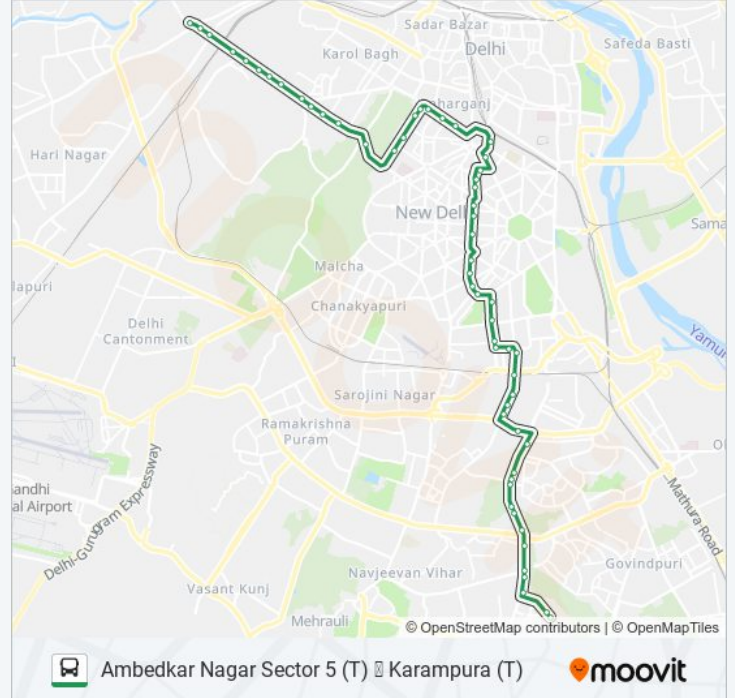

521 bus Info

Direction: Ambedkar Nagar Sector 5 (T)

Stops: 56

Trip Duration: 67 min

Line Summary:

Scindia House / Kailash Bhavan

Tolstoy Marg

Eastern Court

Defence Colony (Homyopathic College)

P.T.College (Kotla)

Andrews Ganj

Central School (Andews Ganj)

Sadiq Nagar Indian School

Siri Fort Road

Siri Fort Road More

Krishi Vihar

Krishi Vihar

Panchsheel Enclave

Chirag Delhi

Sheikh Sarai

Sheikh Sarai Phase 2

Pushpa Bhavan

Virat Cinema Crossing

Ambedkar Nagar Sector 5 (T)

Direction: Karampura (T)

56 stops

[VIEW LINE SCHEDULE](#)

Ambedkar Nagar Sector 5 (T)

Virat Cinema Crossing

Pushpa Bhavan

Sheikh Sarai Phase 2

Sheikh Sarai