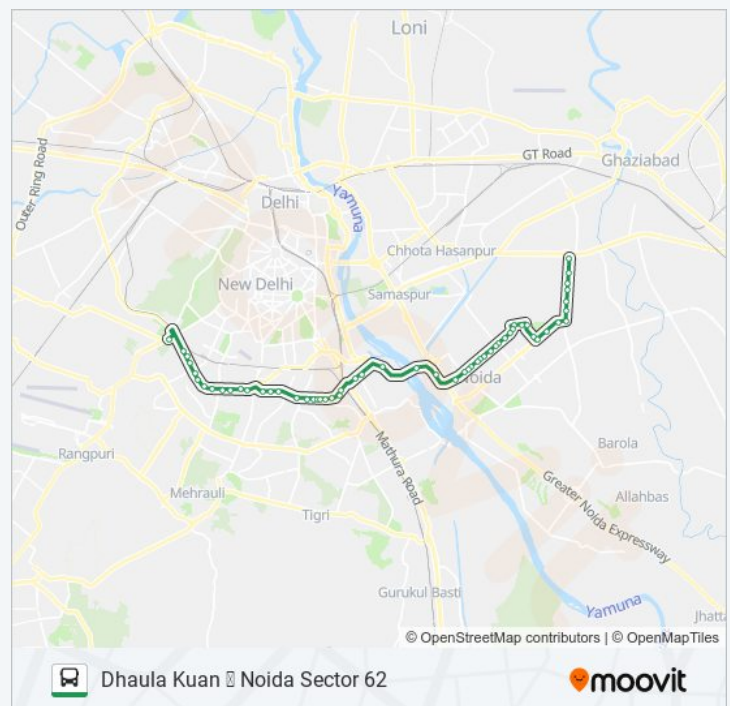

Direction: Dhaura Kuan

57 stops

[VIEW LINE SCHEDULE](#)

- Noida Sector 62 (Electronic City)
- Neelkanth Apartments Sector 62
- Fortis Hospital
- Yarrows Apartments Sector 62/64
- Mamura Chowk
- Sector 59 Noida Metro Station
- Royal Tower Sector-60 Police Station
- Kanchanganga Apartments
- Noida Sector 33
- Noida Sector 23
- Noida Sector 57-58 Chowk
- Noida Sector 56
- Noida Sector 12/22
- Noida Sector 22 Block-I
- Raghunathpur
- Noida Sector 22
- Noida Stadium
- Noida Stadium
- Sector 21
- Police Station Sector-20
- Sector-9
- Sector 19 Telephone Exchange

Lajpat Nagar Ring Road Vinobapuri

P.G.D.A.V.College

Nehru Nagar

Maharani Bagh / Ashram

Maharani Bagh / Ashram

Toll Road Corner

392 bus Time Schedule

Noida Sector 62 Route Timetable:

Sunday	05:48 - 20:25
Monday	05:48 - 20:25
Tuesday	05:48 - 20:25
Wednesday	05:48 - 20:25
Thursday	05:48 - 20:25
Friday	05:48 - 20:25
Saturday	05:48 - 20:25

392 bus Info

Direction: Noida Sector 62

Stops: 56

Trip Duration: 80 min

Line Summary:

Yamuna Bridge West

D.N.D.Border Toll Plaza

Bhel

Rajnigandha

Pani Ki Tanki Sector 19

U.P.P.C.L.Office Section