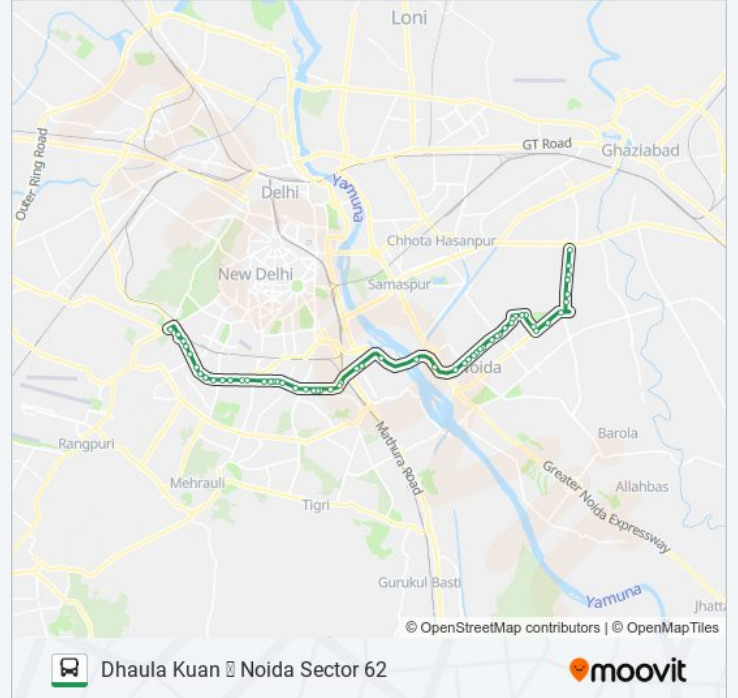

U.P.P.C.L. Office Section

Pani Ki Tanki Sector 19

Rajnigandha

Bhel

D.N.D.Border Toll Plaza

Yamuna Bridge West

Toll Road Corner

Maharani Bagh

Maharani Bagh (Ashram)

Nehru Nagar

Sri Niwaspuri (P.G.D.A.V.College) Lajpat Nagar

Lajpat Nagar

Lajpat Nagar

Ring Road (Near Gupta Market)

Gupta Market

Moolchand Flyover

Andrews Ganj

South Extension 2

South Extension

South Extension

South Extension 1

A.I.I.M.S Delhi

SJ Hospital

Raj Nagar

Nauroji Nagar

Africa Avenue

Hyatt Hotel

Rk Puram Sec-12

R.K.Puram Sector 12

Aradhna Enclave

South Moti Bagh (Ring Road)

Moti Bagh Gurudwara Nanakpura

Satya Niketan