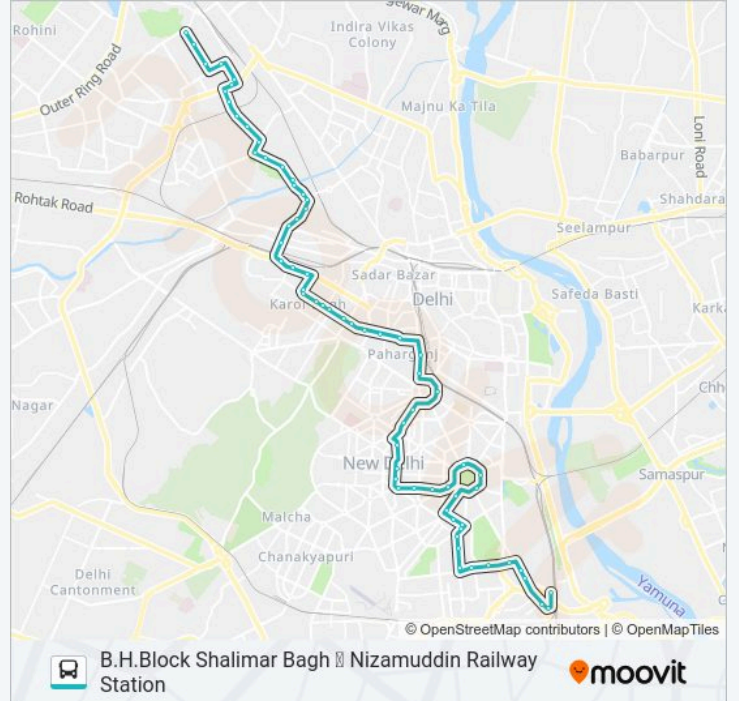

Sindhora Kalan

Chowki No.2 / Gulabi Bagh Crossing

Gulabi Bagh

Shastri Nagar

Subhadra Colony

Sarai Rohilla Flyover

Sarai Rohila

Sarai Rohilla (Government Quarter)

Liberty Cinema

Dev Nagar

Khalsa College

Prahlad Market

DB Gupta Market

Db Gupta Market

Faiz Road

Karol Bagh Terminal

Jhandewalan

Paharganj Police Station

Paharganj Dispensary

New Delhi Railway Station Gate No.1

Marina Hotel

Super Bazar

Palika Kendra

Police Station Parliament Street

Aakashwani Bhawan

Central Secretariat Metro Station

Udyog Bhawan

Udyog Bhavan

Nirman Bhawan

Vigyan Bhawan

Akbar Road

Baroda House