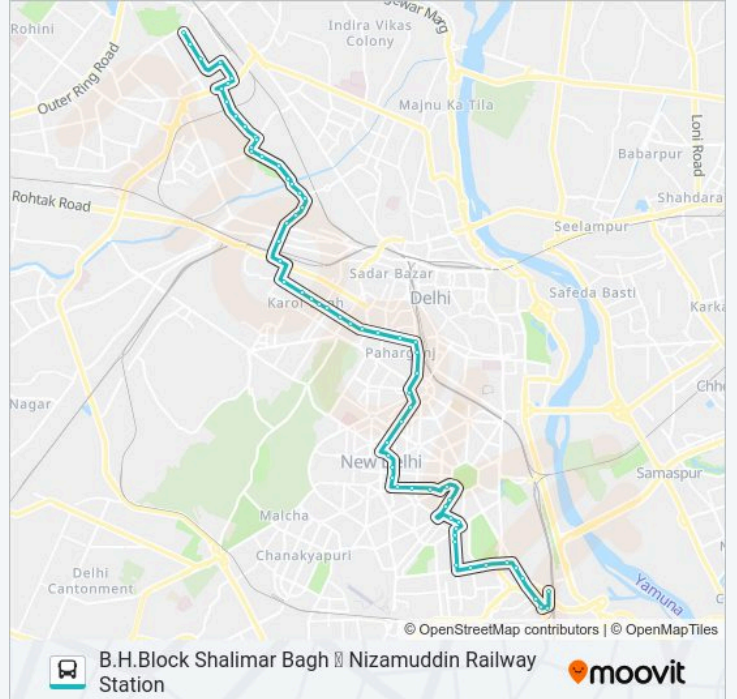

Udyog Bhawan

Central Secretariat Metro Station

Red Cross Road

Akashwani Bhawan

Police Station Parliament Street

Palika Kendra

Shivaji Stadium (T) Connaught Circle Road

Marina Hotel

New Delhi Railway Station Gate No.1

New Delhi Railway Station Flyover

Paharganj Dispensary

Police Station Pahar Ganj

Jhandewalan

Karol Bagh Terminal

Faiz Road

Db Gupta Market

Thana D.B. Gupta Road

Prahlad Market

Khalsa College

Anand Parbat (T)

Sarai Rohila

Sarai Rohilla Flyover

Subhadra Colony

Shastri Nagar

Gulabi Bagh

Chowki No.2 / Gulabi Bagh Crossing

Sindhora Kalan

Shri Nagar Colony

Bharat Nagar Crossing / Sri Nagar Colony

Laxmi Bai College

Ashok Vihar Pocket 3

Ashok Vihar Water Tank