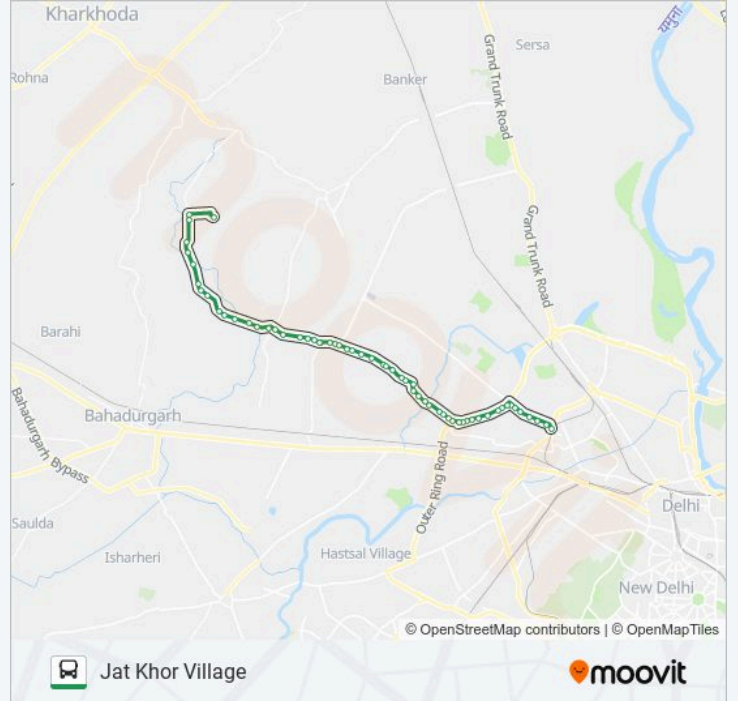

Budh Vihar

Krishna Vihar

Krishna Vihar Kanjhawala Road

Braham Shakti Hospital

Pooth Kalan

Rohini Sector 20/21 More

Rohini Sector 21

Rohini Sector 22

Begumpur

Rajiv Nagar

Karala Patshala

Sukhbir Nagar

Rama Vihar

Mohammadpur Manjari

Karala School

Karala Village

Karala Crossing

Karala Crossing

DESU Office Karala

Shiv Vihar Bheem Chowk

Radha Swami Satsang

Shivam Plywood / DESU Office Kanjhawala

Kanjhawala Chowk

Nirmal Hospital

Ladpur School

Rajendra Lakra Public School

Sant Vivekanand School

Vriddha Ashram

Jonti Crossing

Jaunti Village

Tatesar Village

Tatesar Gurukul