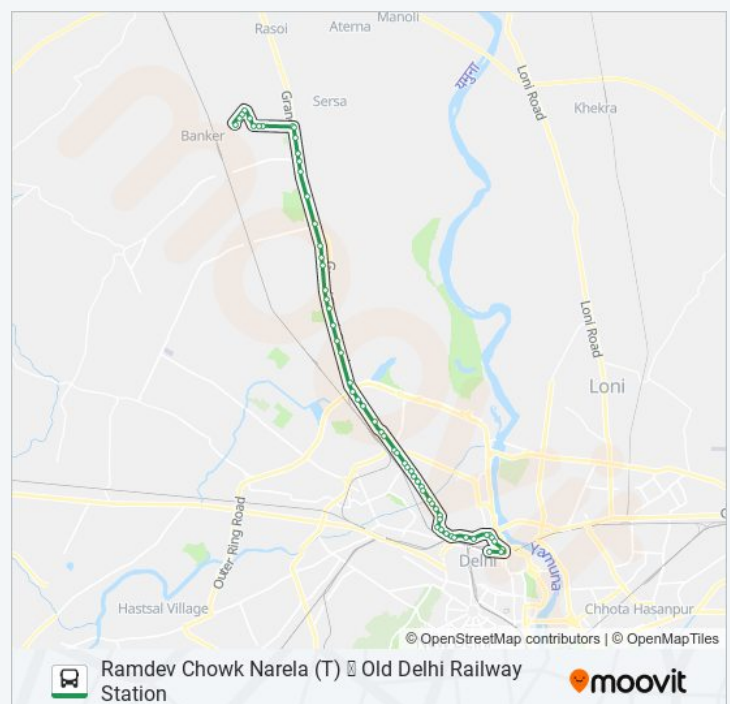

131 bus Time Schedule

Ramdev Chowk Narela (T) Route Timetable:

Sunday	08:34 - 19:46
Monday	08:34 - 19:46
Tuesday	08:34 - 19:46
Wednesday	08:34 - 19:46
Thursday	08:34 - 19:46
Friday	08:34 - 19:46
Saturday	08:34 - 19:46

131 bus Info

Direction: Ramdev Chowk Narela (T)

Stops: 60

Trip Duration: 79 min

Line Summary:

Telephone Exchange G.T.Karnal Road

Gujranwala Town

Bara Bagh