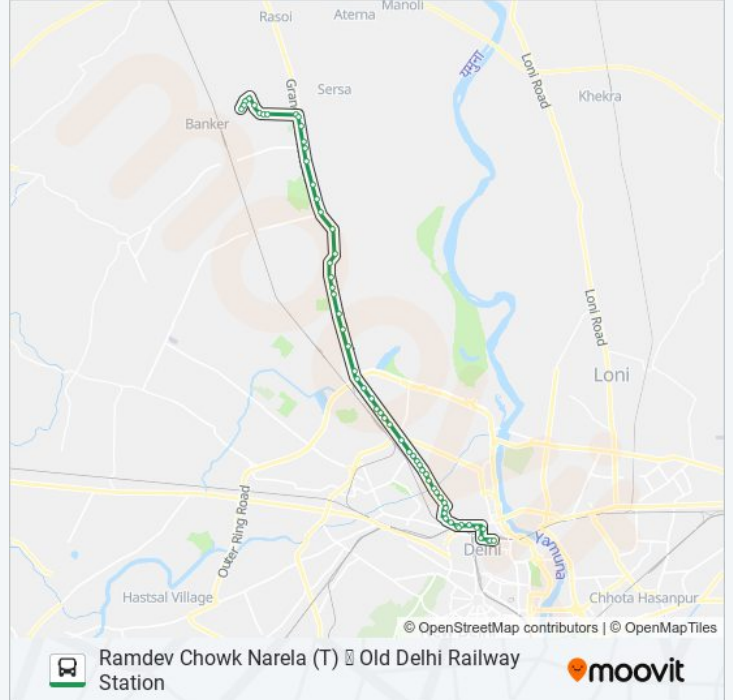

131 bus Info

Direction: Old Delhi Railway Station

Stops: 60

Trip Duration: 81 min

Line Summary:

Jain Mandir
Nangli Puna
Gurudwara
Swarup Nagar
Libas Pur Gt Road
Sanjay Gandhi Transport Nagar
Mukarba Chowk
GTK Depot
Jahangirpuri Metro Station
Mahindra Park
Sarai Pipal Thala
Adarsh Nagar / Bharola Village
New Sabzi Mandi
Azadpur (T) Xing (G.T.Karnal Road)
Bara Bagh
Gujranwala Town
Telephone Exchange G.T.Karnal Road
Harmilap Ashram
State Bank Of India Colony G.T.Karnal Road
Gurudwara Nanak Piyau
Rana Pratap Bagh
Gur Mandi
Roop Nagar / Shakti Nagar (G.T.Road)
Shakti Nagar
Ghanta Ghar G.T.Karnal Road
Clock Tower
Roshnara Bagh
Roshanara Plaza
Roshnara Road
Ice Factory (Roshanara Road)
Ice Factory
Ice Factory (Lala Hardev Sahai Marg)
St Stephen Hospital

Tees Hazari Court

Mori Gate (T) - Stop 1

Novelty Cinema

Old Delhi Railway Station (Fatehpuri)

Old Delhi Railway Station

Old Delhi Railway Station

Direction: Ramdev Chowk Narela (T)

60 stops