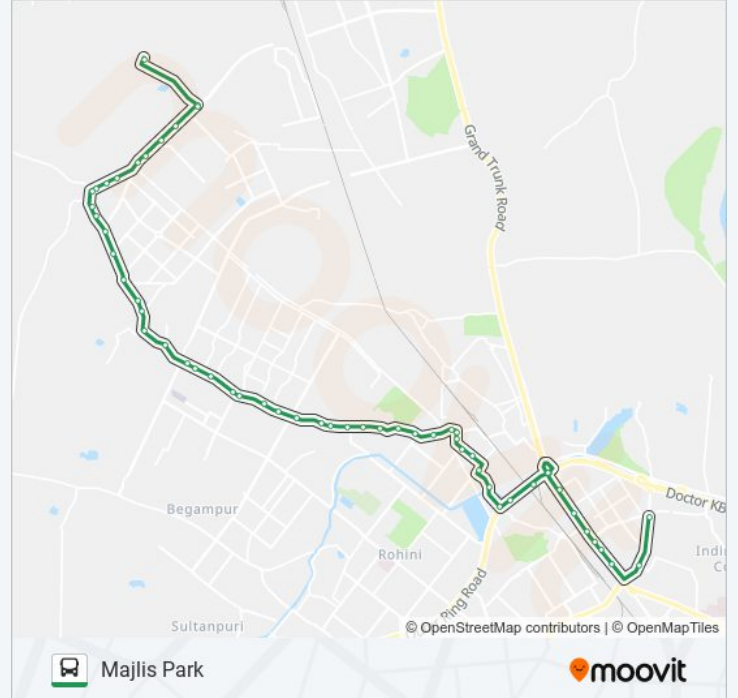

## Direction: Majlis Park

56 stops

[VIEW LINE SCHEDULE](#)

Ghoga Village  
Sannoth Crossing / Ghoga Crossing  
Sanoth Crossing / Ghogha Xing  
Djb  
Jain Bekhunth Mandir  
CRPF Camp Bawana  
Jj Colony Bawana Road  
Dsidc Bawana  
Bawana Village  
Bawana Dispensary  
Bawana Village  
Bawana School  
Aditi Mahavidyalaya Bawana  
Bawana Sector 1  
D.S.I.D.C.Bawana Sector 1  
D.S.I.D.C.Office Bawana  
Maharishi Valmiki Hospital  
Poothkhurd Village  
Sultanpur Crossing Poothkhurd  
Poothkhurd Firni Road  
Barwala Village  
Barwala School

## 130 bus Info

**Direction:** Majlis Park

**Stops:** 56

**Trip Duration:** 62 min

**Line Summary:**

Rohini Sector 35

Jain Colony

Prahladpur School

Prehladpur Village

Prehladpur Crossing

Rohini Sector 27/30 Crossing

Shahbad Dairy

A Block Shahbad Dairy

St. Xavier School Shahbad

Shahbad Daulatpur School

Shahbad Village

Jahangirpuri Metro Station

Mahindra Park

Sarai Pipal Thala

Adarsh Nagar / Bharola Village

New Sabzi Mandi

Kewal Park

130 bus time schedules and route maps are available in an offline PDF at moovitapp.com. Use the [Moovit App](#) to see live bus times, train schedule or subway schedule, and step-by-step directions for all public transit in New Delhi.